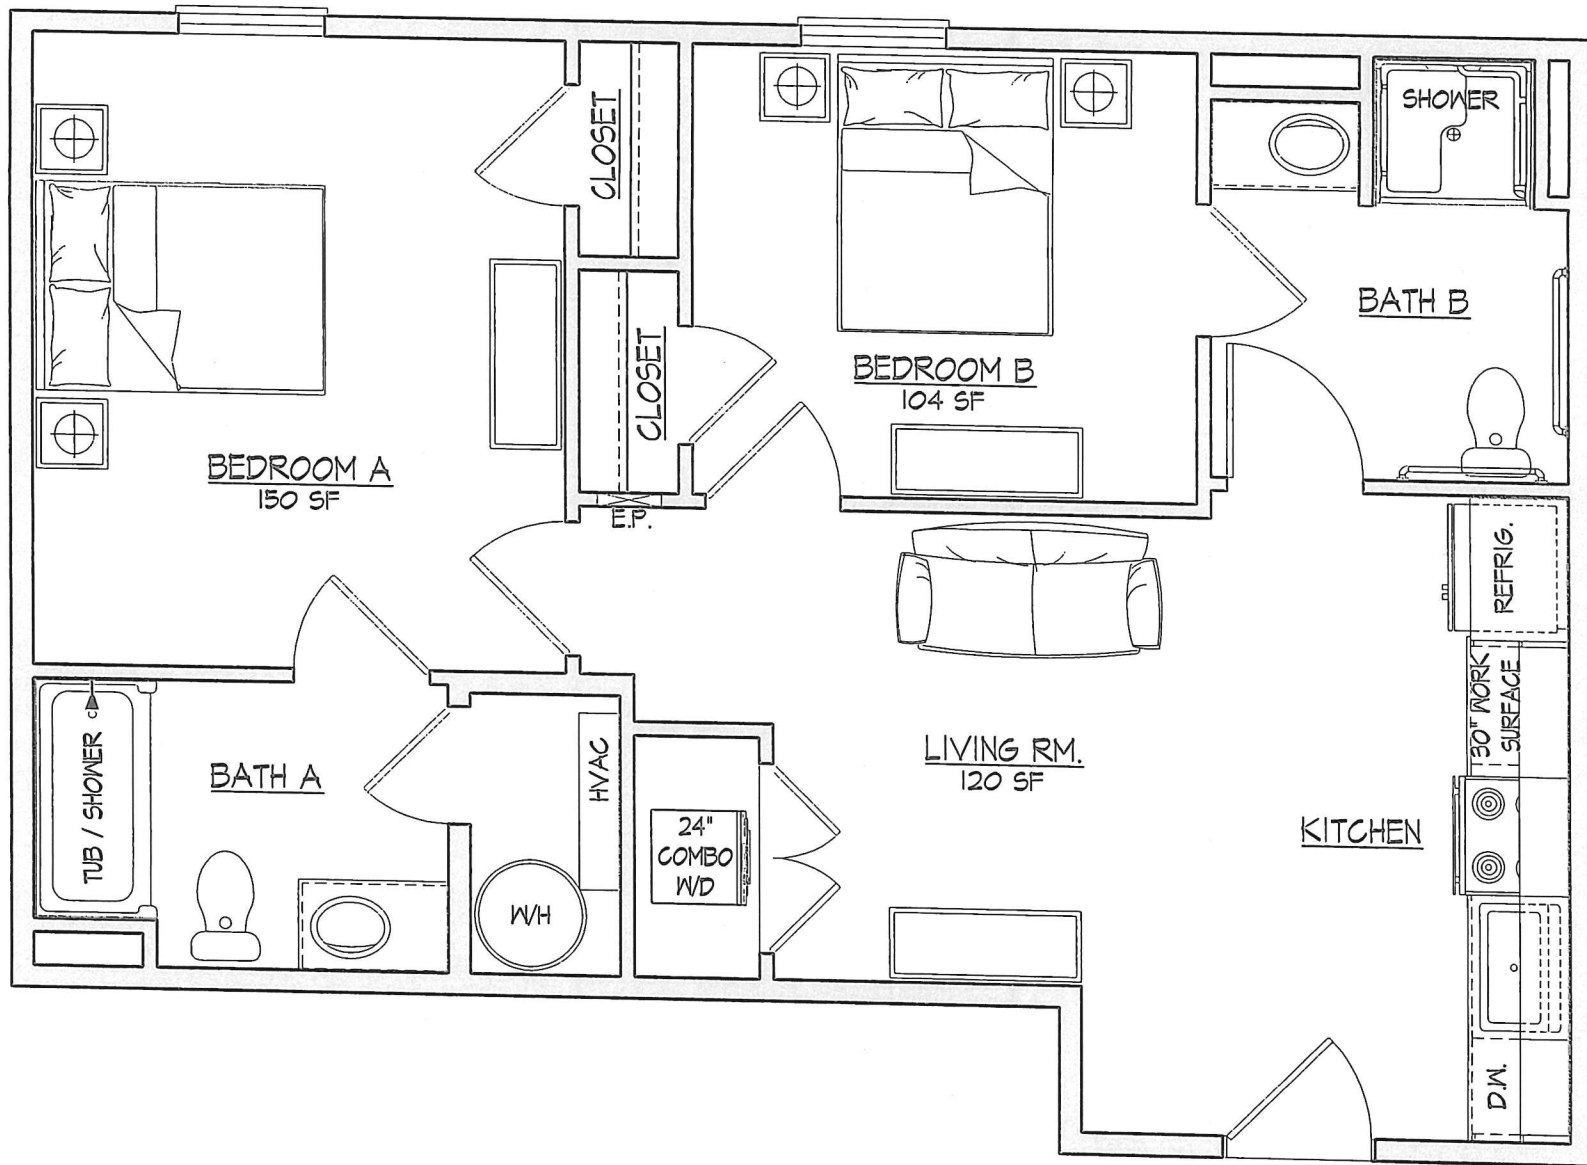

2 BEDROOM UNIT PLAN - STANDARD UNIT

UNITS 1102, 1202, 1302

661 SQ.FT.

THE 1850 RESIDENCES

2 BEDROOM UNIT PLAN - STANDARD UNIT

UNITS 1104, 1106, 1204, 1206, 1304, 1306
634 SQ.FT.

THE 1850 RESIDENCES

2 BEDROOM UNIT PLAN - TYPE "A" ACCESSIBLE UNIT

UNIT 1108

667 SQ.FT.

THE 1850 RESIDENCES

2 BEDROOM UNIT PLAN - STANDARD UNIT

UNITS 1208, 1308

683 SQ.FT.

THE 1850 RESIDENCES