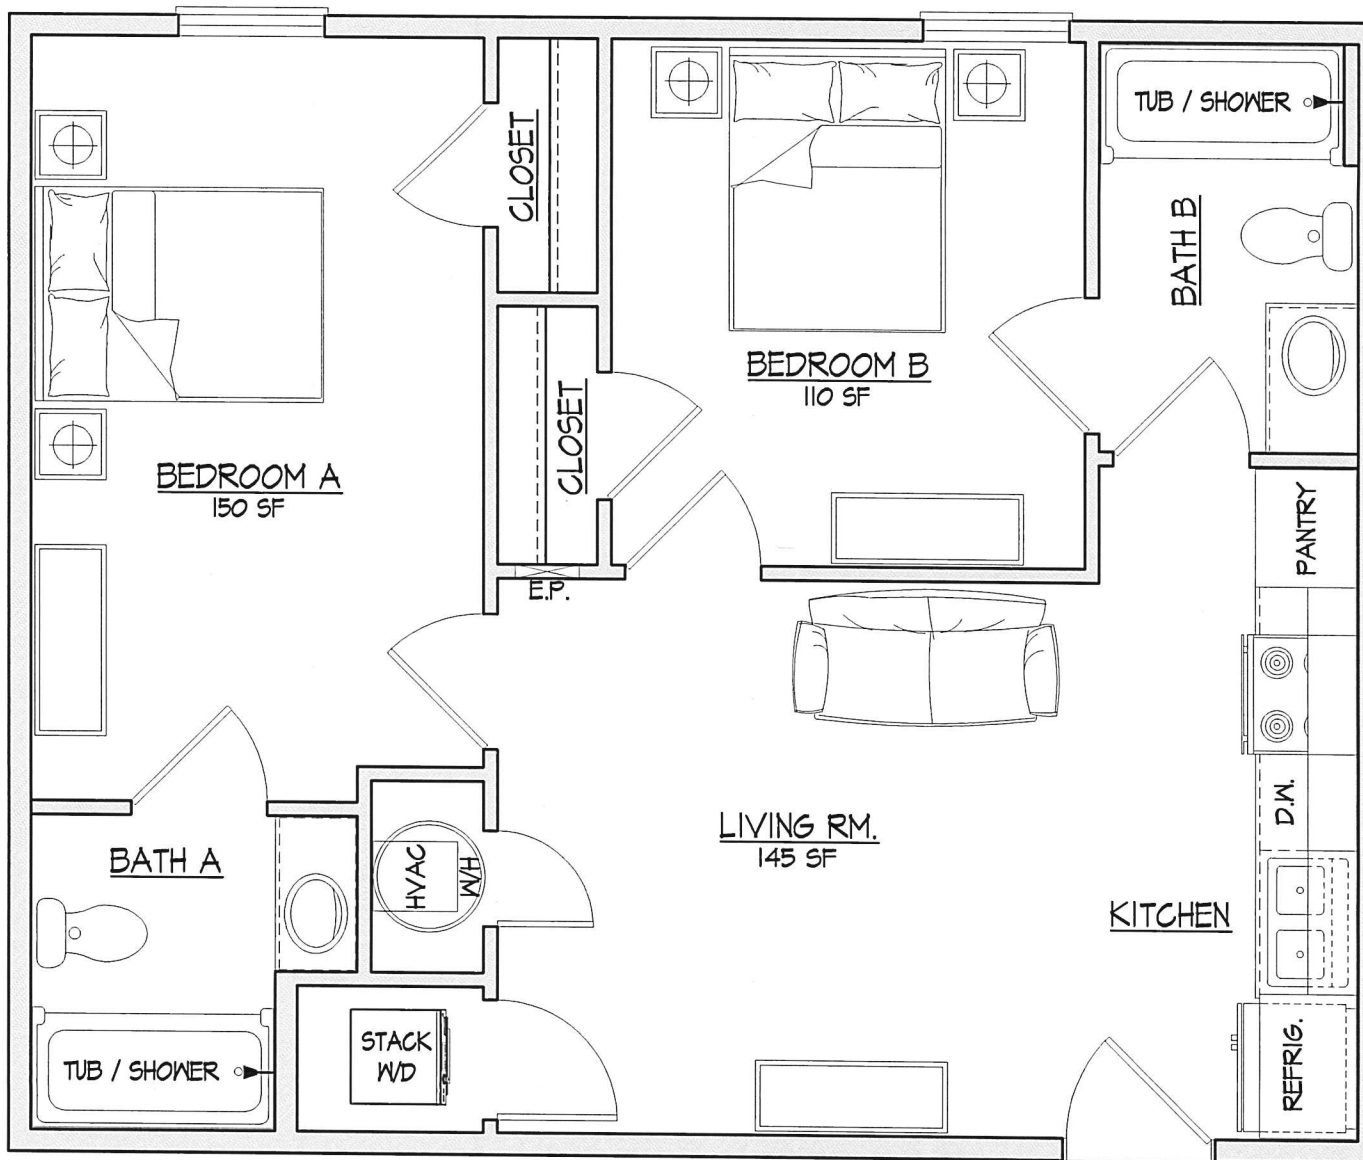

2 BEDROOM UNIT PLAN - STANDARD UNIT

UNITS 1102, 1202, 1302

661 SQ.FT.

THE 1850 RESIDENCES

2 BEDROOM UNIT PLAN - STANDARD UNIT

UNITS 1104, 1106, 1204, 1206, 1304, 1306
634 SQ.FT.

THE 1850 RESIDENCES

2 BEDROOM UNIT PLAN - TYPE "A" ACCESSIBLE UNIT

UNIT 1108

667 SQ.FT.

THE 1850 RESIDENCES

2 BEDROOM UNIT PLAN - STANDARD UNIT

UNITS 1208, 1308

683 SQ.FT.

THE 1850 RESIDENCES