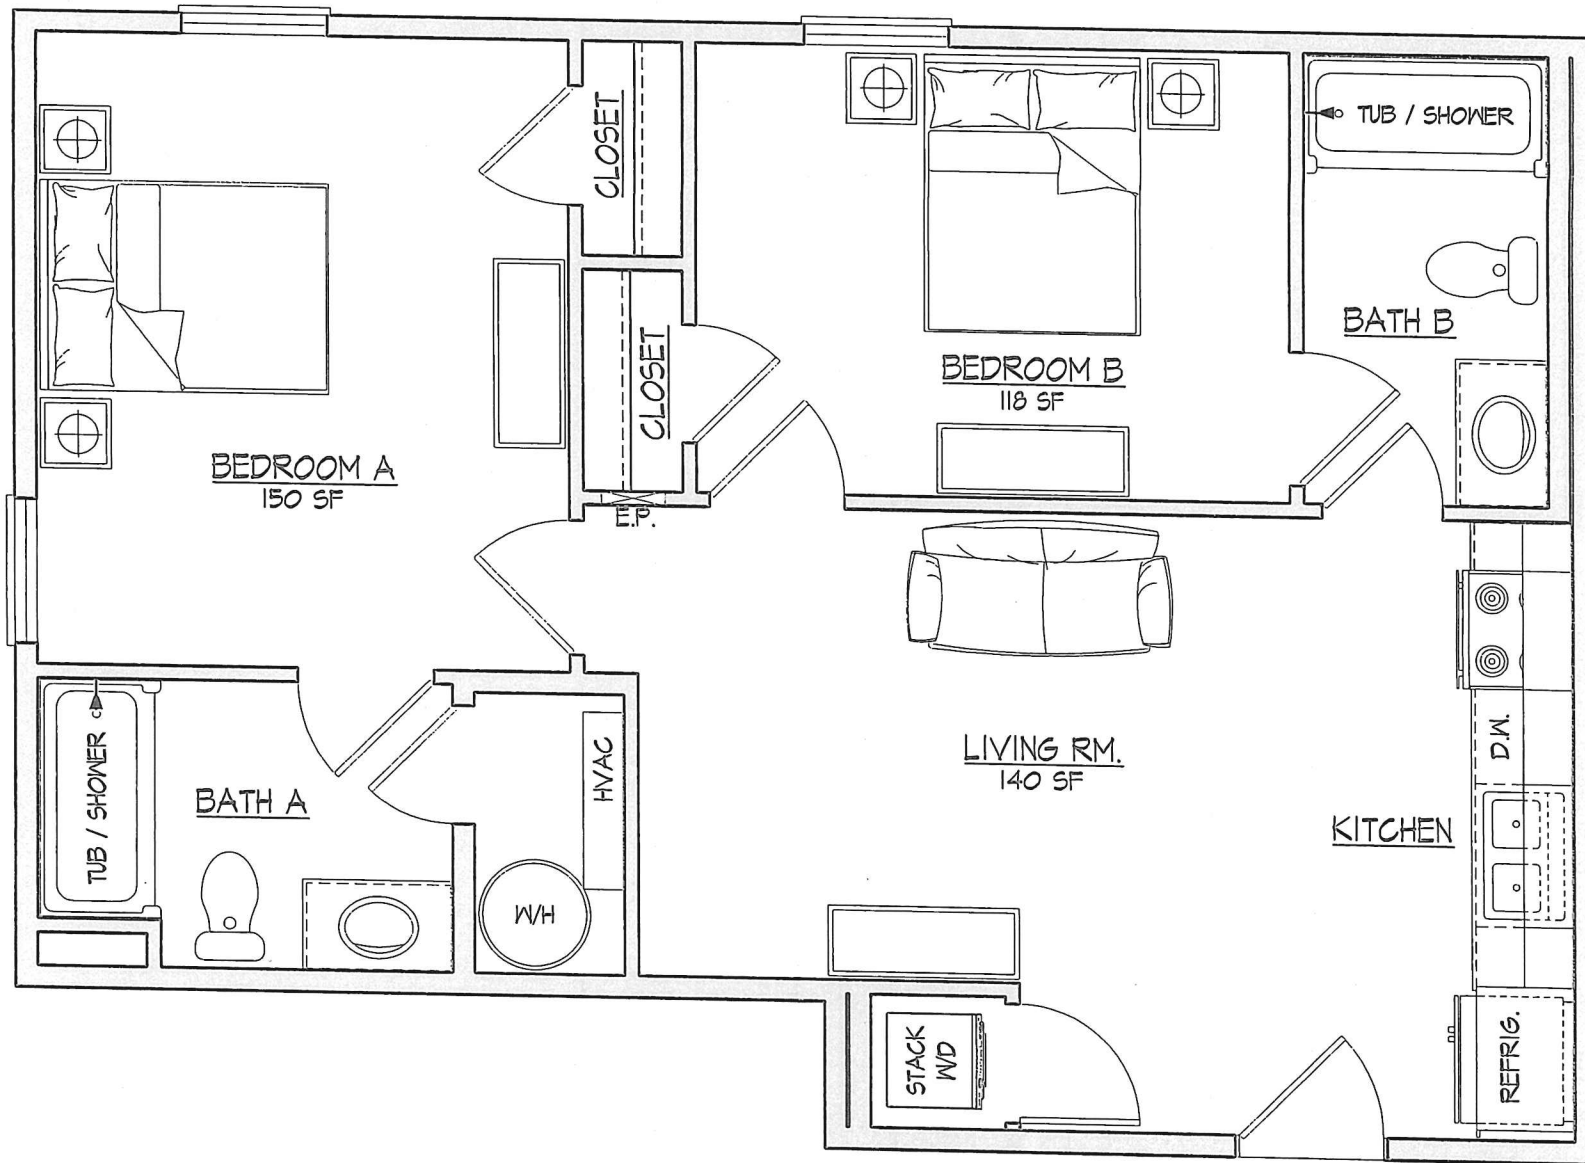

2 BEDROOM UNIT PLAN - STANDARD UNIT

UNITS 1102, 1202, 1302

661 SQ.FT.

THE 1850 RESIDENCES

2 BEDROOM UNIT PLAN - STANDARD UNIT

UNITS 1104, 1106, 1204, 1206, 1304, 1306
634 SQ.FT.

THE 1850 RESIDENCES

2 BEDROOM UNIT PLAN - TYPE "A" ACCESSIBLE UNIT

UNIT 1108

667 SQ.FT.

THE 1850 RESIDENCES

2 BEDROOM UNIT PLAN - STANDARD UNIT

UNITS 1208, 1308

683 SQ.FT.

THE 1850 RESIDENCES