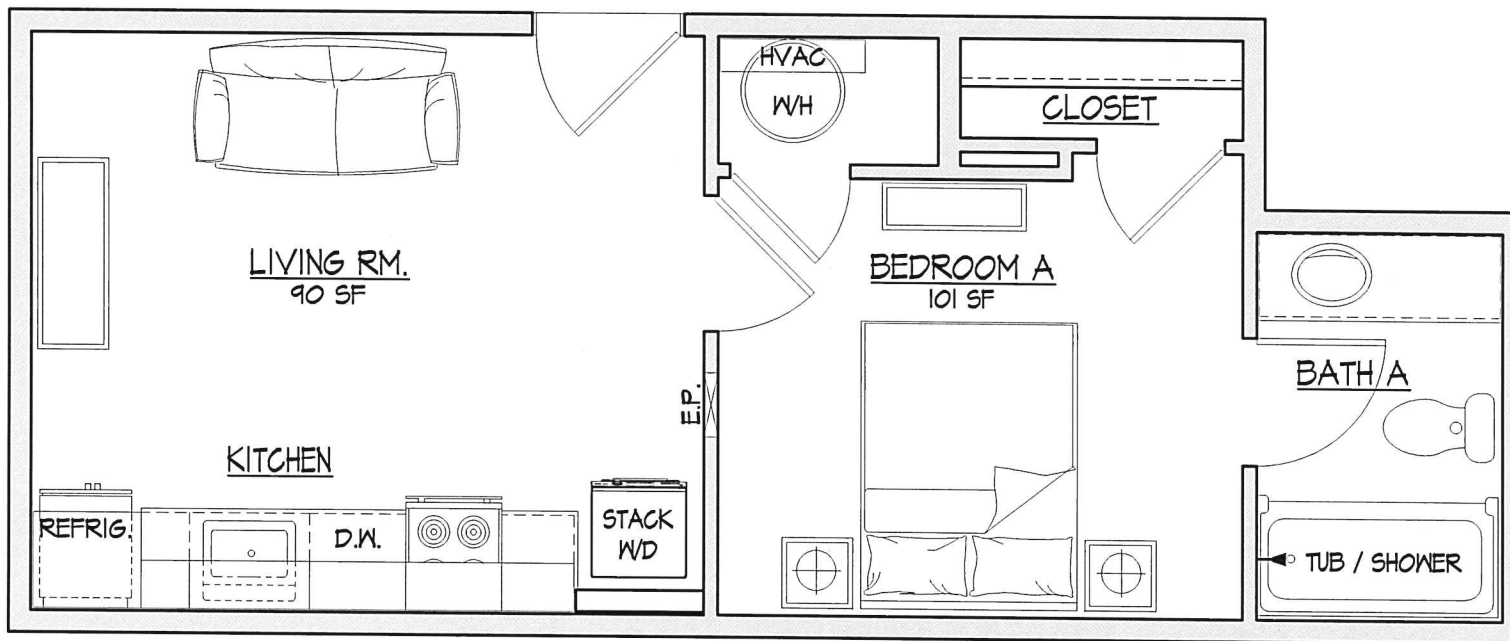

1 BEDROOM UNIT PLAN - STANDARD UNIT

UNITS 1101, 1107, 1201, 1207, 1301, 1307  
350 SQ.FT.

THE 1850 RESIDENCES

1 BEDROOM UNIT PLAN - TYPE "A" ACCESSIBLE UNIT

UNIT 1103  
345 SQ.FT.

THE 1850 RESIDENCES

1 BEDROOM UNIT PLAN - STANDARD UNIT

UNIT 1105

351 SQ.FT.

THE 1850 RESIDENCES

1 BEDROOM UNIT PLAN - STANDARD UNIT

UNITS 1203, 1205, 1303, 1305

348 SQ.FT.

THE 1850 RESIDENCES