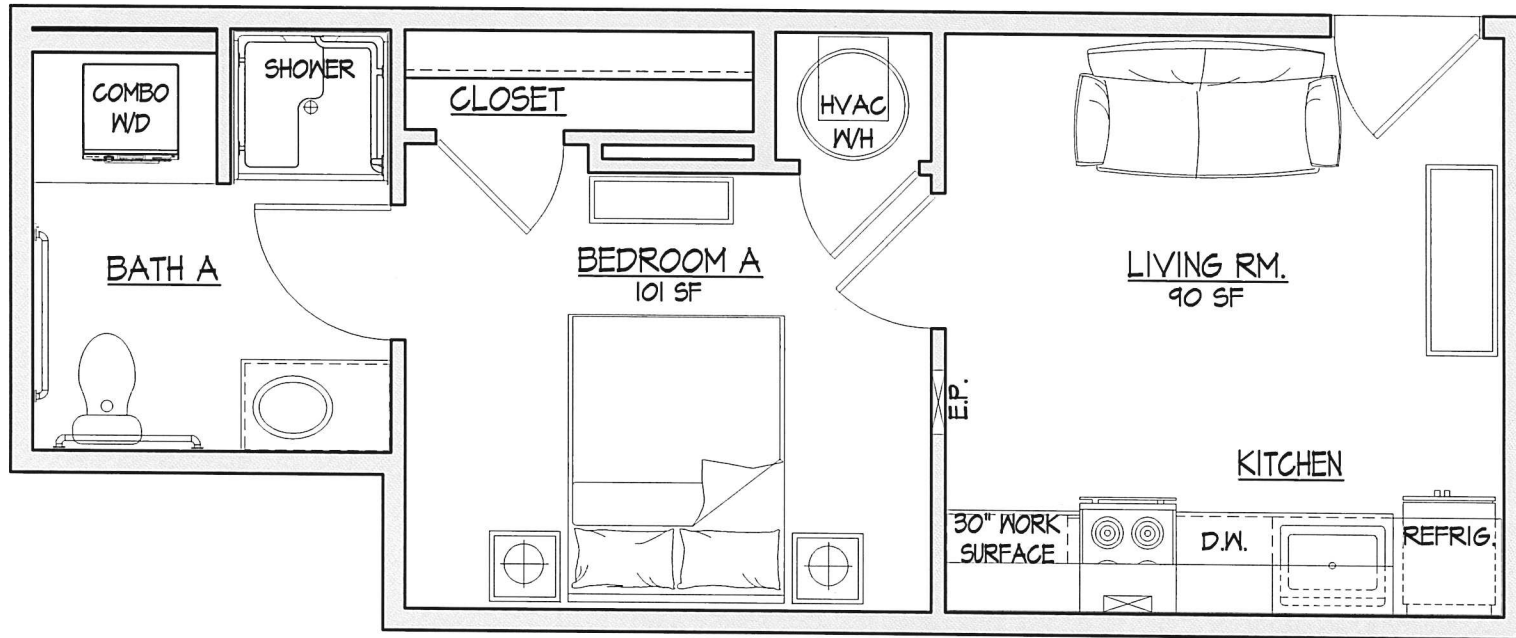

1 BEDROOM UNIT PLAN - STANDARD UNIT

UNITS 1101, 1107, 1201, 1207, 1301, 1307  
350 SQ.FT.

THE 1850 RESIDENCES

1 BEDROOM UNIT PLAN - TYPE "A" ACCESSIBLE UNIT

UNIT 1103  
345 SQ.FT.

THE 1850 RESIDENCES

1 BEDROOM UNIT PLAN - STANDARD UNIT

UNIT 1105

351 SQ.FT.

THE 1850 RESIDENCES

1 BEDROOM UNIT PLAN - STANDARD UNIT

UNITS 1203, 1205, 1303, 1305

348 SQ.FT.

THE 1850 RESIDENCES