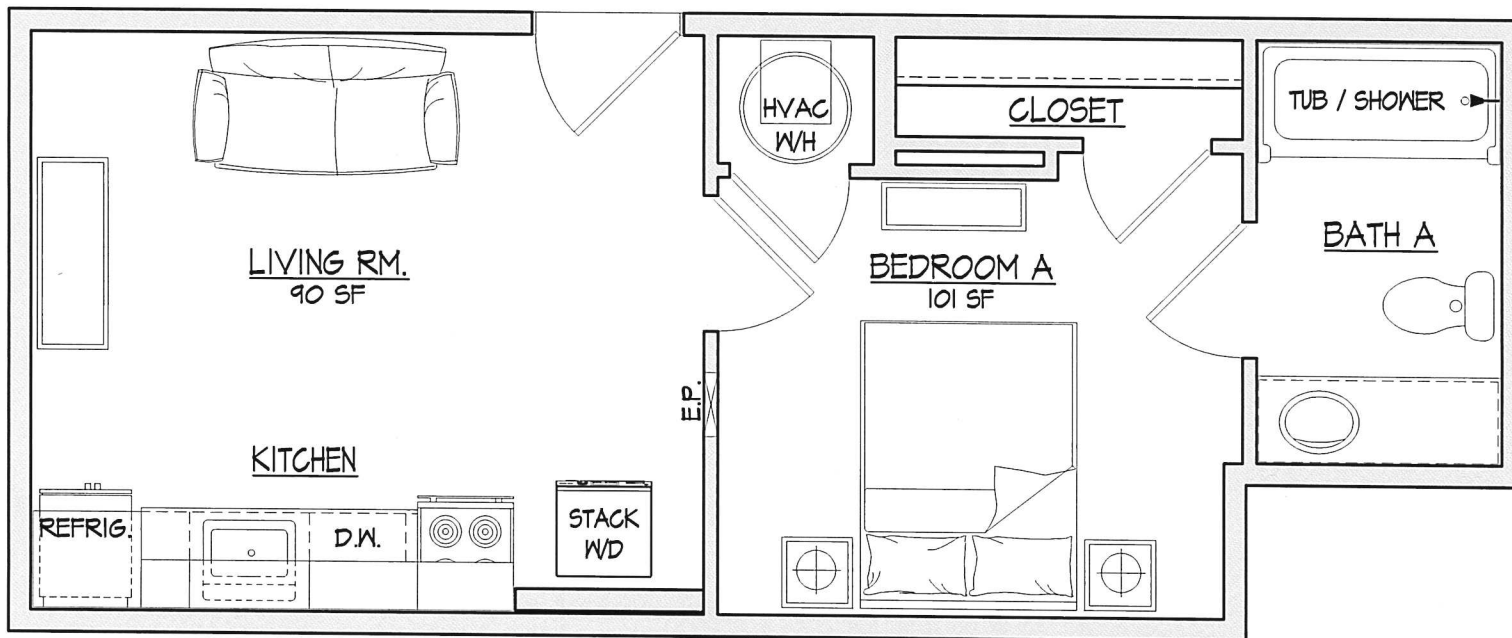

1 BEDROOM UNIT PLAN - STANDARD UNIT

UNITS 1101, 1107, 1201, 1207, 1301, 1307  
350 SQ.FT.

THE 1850 RESIDENCES

1 BEDROOM UNIT PLAN - TYPE "A" ACCESSIBLE UNIT

UNIT 1103  
345 SQ.FT.

THE 1850 RESIDENCES

1 BEDROOM UNIT PLAN - STANDARD UNIT

UNIT 1105

351 SQ.FT.

THE 1850 RESIDENCES

1 BEDROOM UNIT PLAN - STANDARD UNIT

UNITS 1203, 1205, 1303, 1305

348 SQ.FT.

THE 1850 RESIDENCES