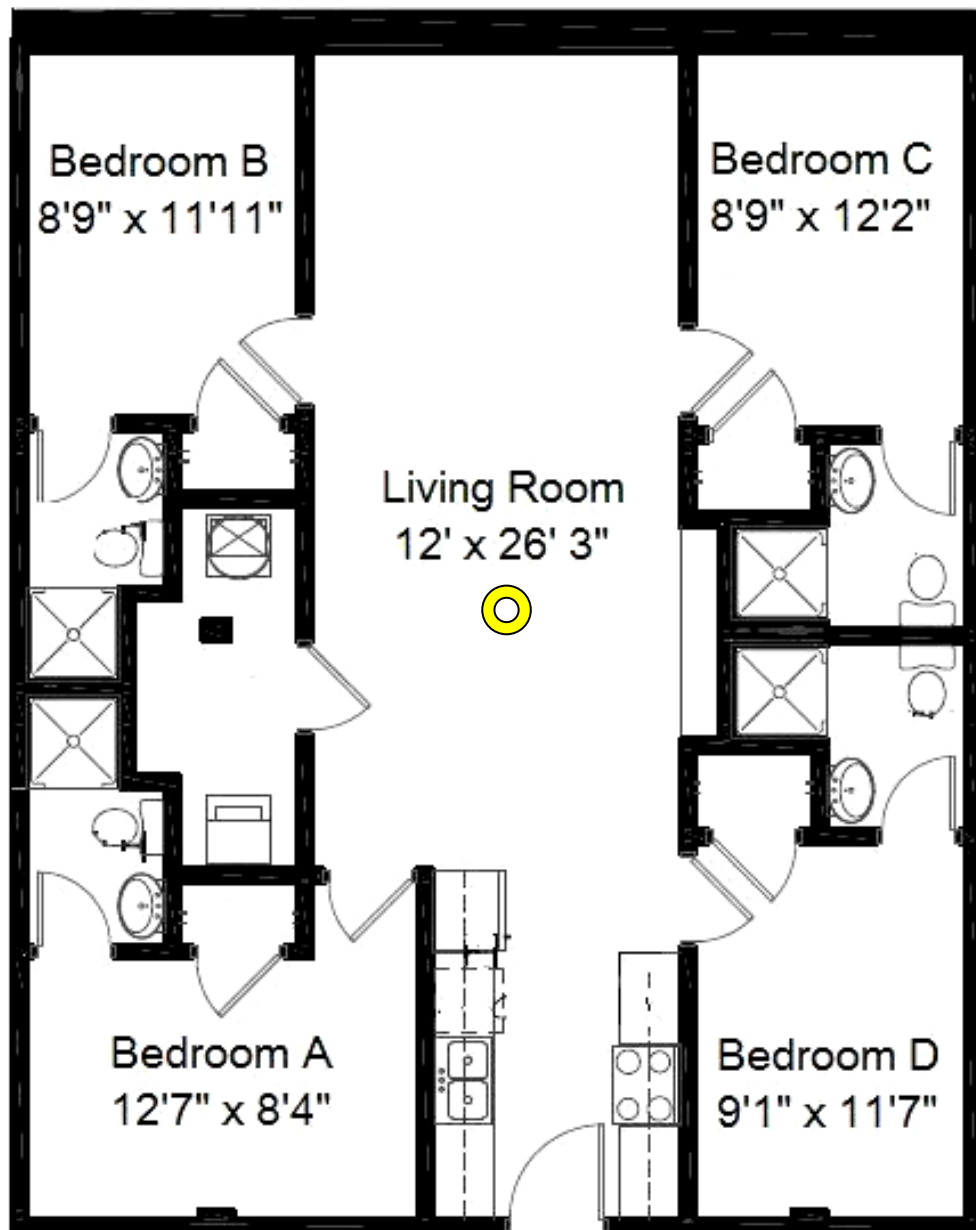

Boone Hall (no windows) ☉ Skylight Only
 4 Bedroom / 4 Bath

(Note: Drawings are not to scale. Actual plans may vary)

Boone Hall

Units 201

Boone Hall (no windows) ☉ Skylight Only
4 Bedroom / 4 Bath

(Note: Drawings are not to scale. Actual plans may vary)

Boone Hall

Units 203

Boone Hall (no windows) ☉ Skylight Only
 4 Bedroom / 4 Bath

(Note: Drawings are not to scale. Actual plans may vary)

Boone Hall
Units 205