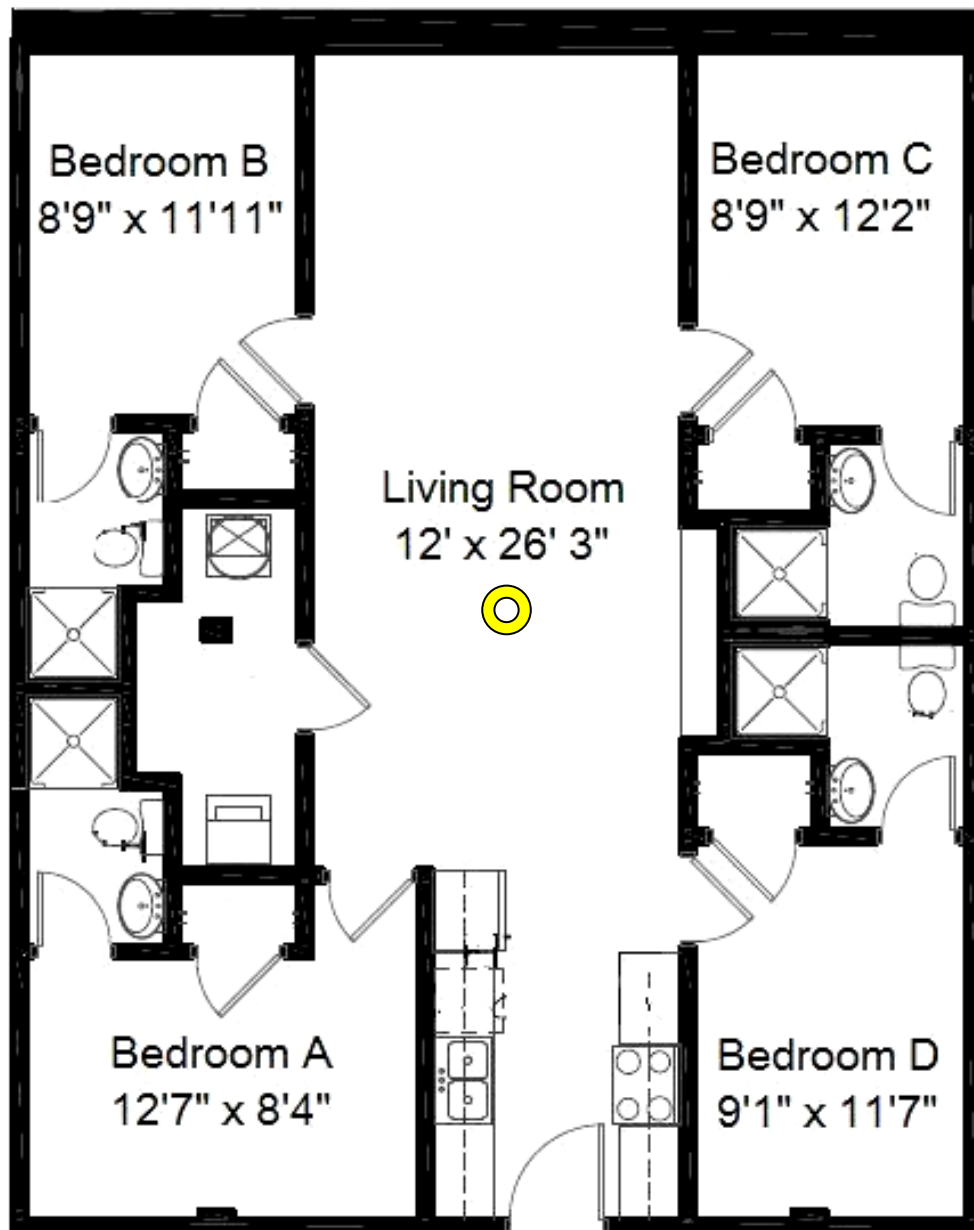

Boone Hall (no windows) ☉ Skylight Only
 4 Bedroom / 4 Bath

(Note: Drawings are not to scale. Actual plans may vary)

Boone Hall

Units 201

Boone Hall (no windows) ☉ Skylight Only
4 Bedroom / 4 Bath

(Note: Drawings are not to scale. Actual plans may vary)

Boone Hall

Units 203

Boone Hall (no windows) ☉ Skylight Only
 4 Bedroom / 4 Bath

(Note: Drawings are not to scale. Actual plans may vary)

Boone Hall
Units 205