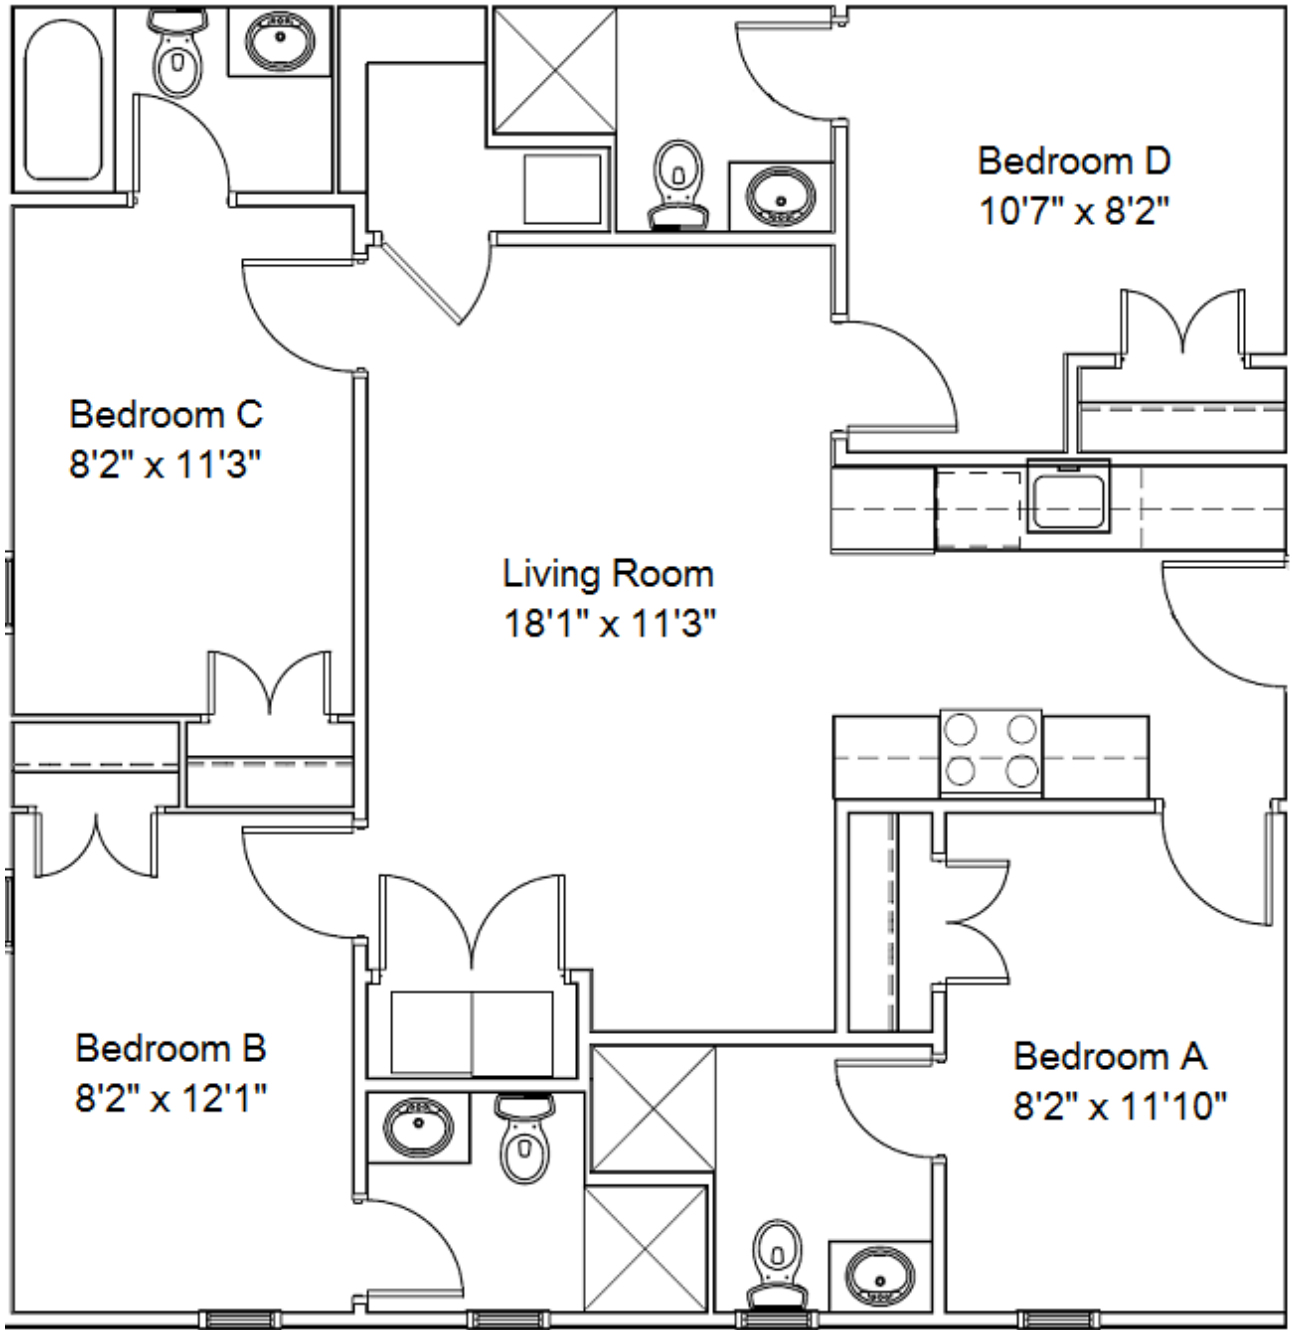

No window in Bedroom D

(Note: Drawings are not to scale. Actual plans may vary)

Holmes View Manor
Units 104

Holmes View Manor
4 Bedroom / 4 Bath

No window in Bedroom D

(Note: Drawings are not to scale. Actual plans may vary)

No Window in Bedroom A

(Note: Drawings are not to scale. Actual plans may vary)

Holmes View Manor

Units 203

Holmes View Manor
4 Bedroom / 4 Bath

No window in Bedroom D

(Note: Drawings are not to scale. Actual plans may vary)

Holmes View Manor
Units 204

Holmes View Manor
4 Bedroom / 4 Bath

No window in Bedroom D

(Note: Drawings are not to scale. Actual plans may vary)

Holmes View Manor
Units 301

Holmes View Manor
4 Bedroom / 4 Bath

No Window in Bedroom A

(Note: Drawings are not to scale. Actual plans may vary)

Holmes View Manor

Units 302

Holmes View Manor
4 Bedroom / 4 Bath

No Window in Bedroom A

(Note: Drawings are not to scale. Actual plans may vary)