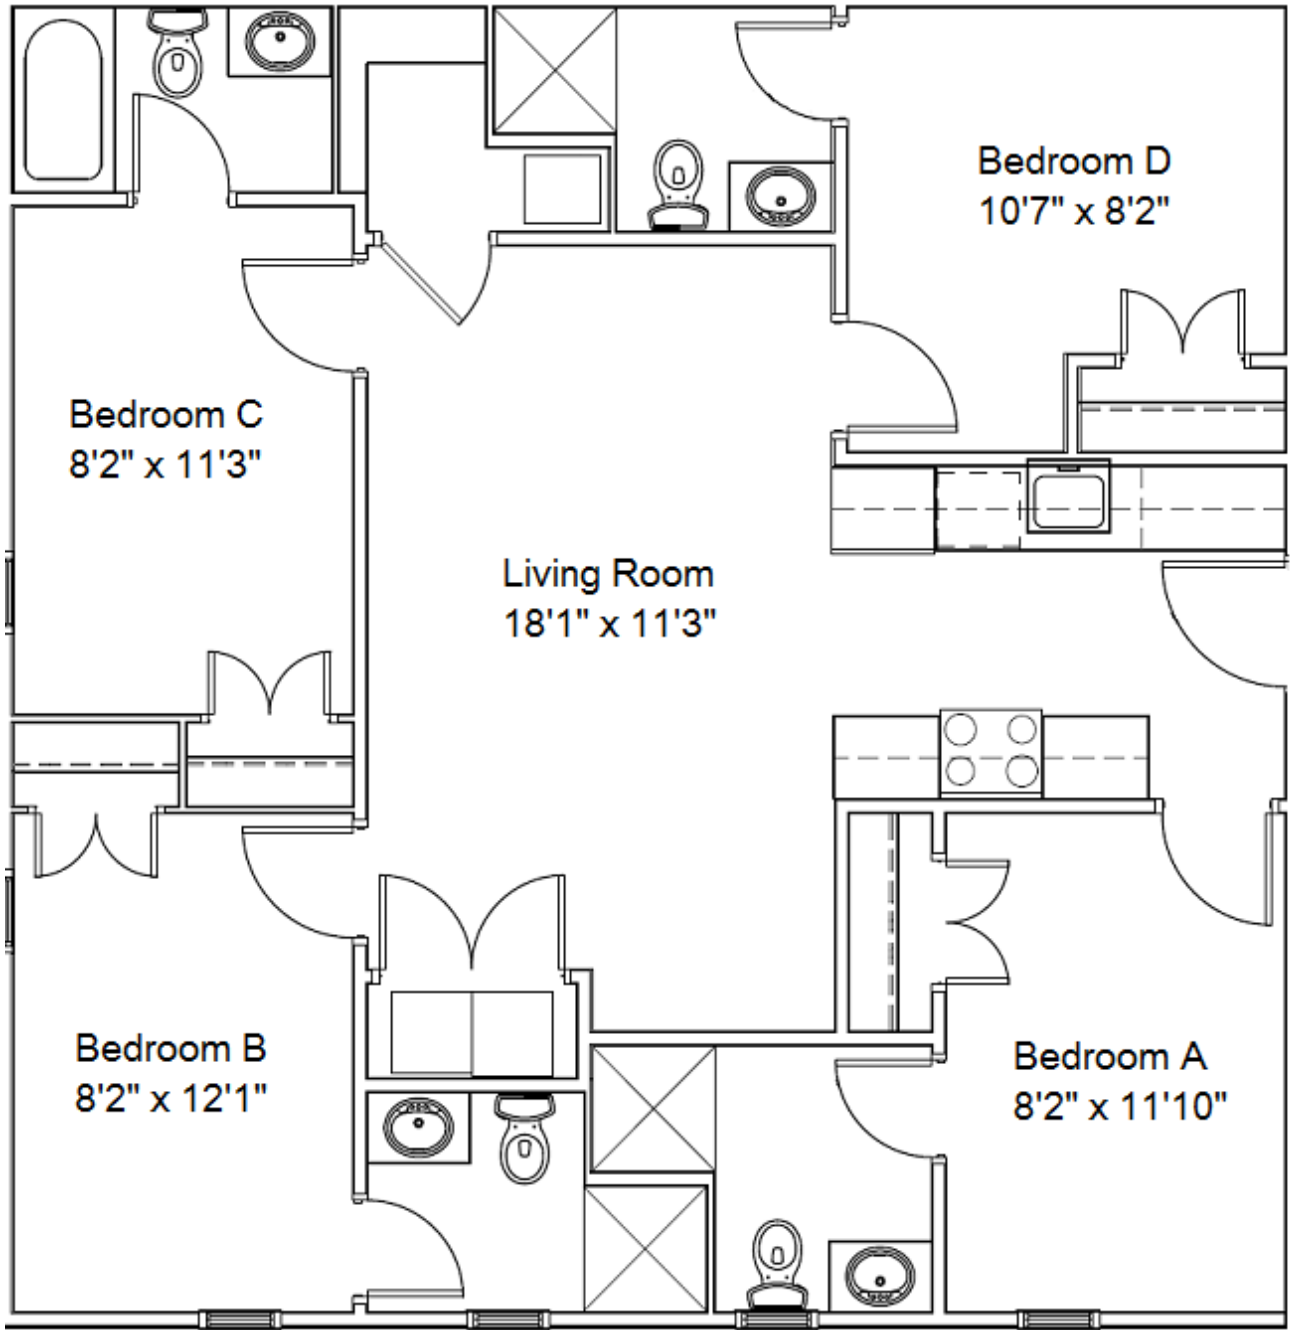

Holmes View Manor

Units 102

Holmes View Manor
4 Bedroom / 4 Bath

No Window in Bedroom A

(Note: Drawings are not to scale. Actual plans may vary)

Holmes View Manor

Units 103

Holmes View Manor
4 Bedroom / 4 Bath

No window in Bedroom D

(Note: Drawings are not to scale. Actual plans may vary)

Holmes View Manor
Units 104

Holmes View Manor
4 Bedroom / 4 Bath

No window in Bedroom D

(Note: Drawings are not to scale. Actual plans may vary)

Holmes View Manor
Units 201

Holmes View Manor
4 Bedroom / 4 Bath

No Window in Bedroom A

(Note: Drawings are not to scale. Actual plans may vary)

Holmes View Manor

Units 202

Holmes View Manor
4 Bedroom / 4 Bath

No Window in Bedroom A

(Note: Drawings are not to scale. Actual plans may vary)

Holmes View Manor

Units 203

Holmes View Manor
4 Bedroom / 4 Bath

No window in Bedroom D

(Note: Drawings are not to scale. Actual plans may vary)