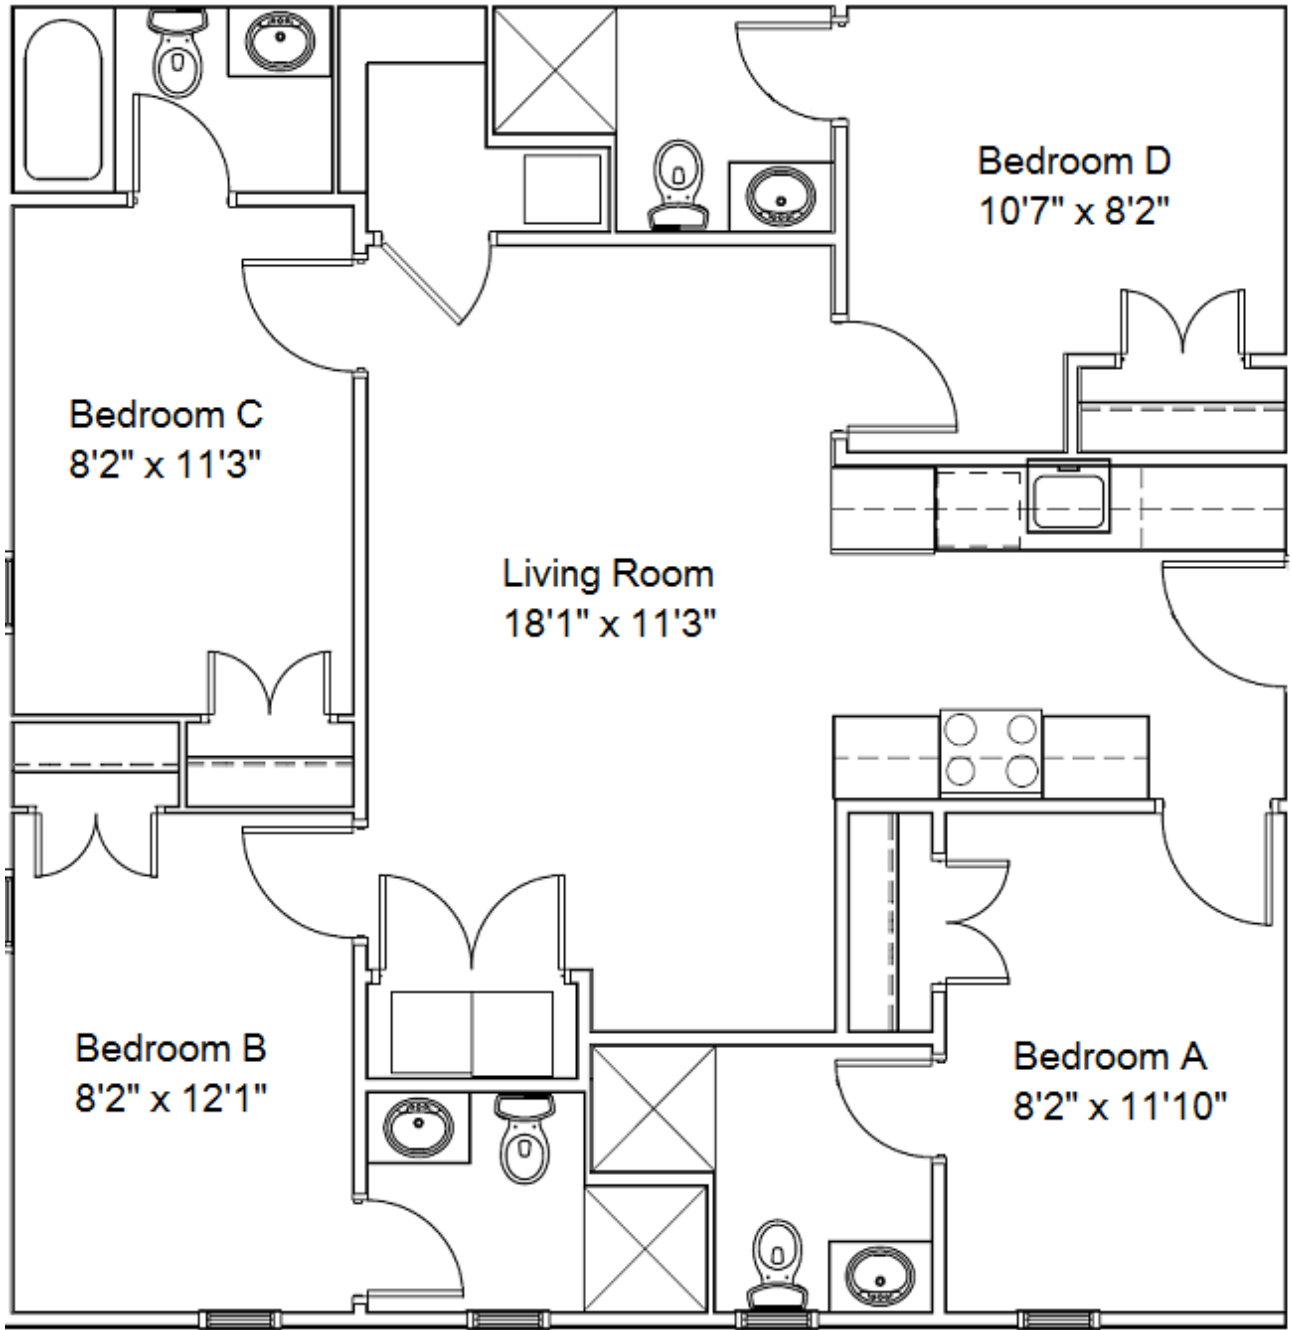

No window in Bedroom D

(Note: Drawings are not to scale. Actual plans may vary)

Holmes View Manor
Units 104

Holmes View Manor
4 Bedroom / 4 Bath

No window in Bedroom D

(Note: Drawings are not to scale. Actual plans may vary)

Holmes View Manor
Units 204

Holmes View Manor
4 Bedroom / 4 Bath

No window in Bedroom D

(Note: Drawings are not to scale. Actual plans may vary)

Holmes View Manor
Units 301

Holmes View Manor
4 Bedroom / 4 Bath

No Window in Bedroom A

(Note: Drawings are not to scale. Actual plans may vary)

Holmes View Manor

Units 302

Holmes View Manor
4 Bedroom / 4 Bath

No Window in Bedroom A

(Note: Drawings are not to scale. Actual plans may vary)

Holmes View Manor

Units 303

Holmes View Manor
4 Bedroom / 4 Bath

No window in Bedroom D

(Note: Drawings are not to scale. Actual plans may vary)

Holmes View Manor
Units 304