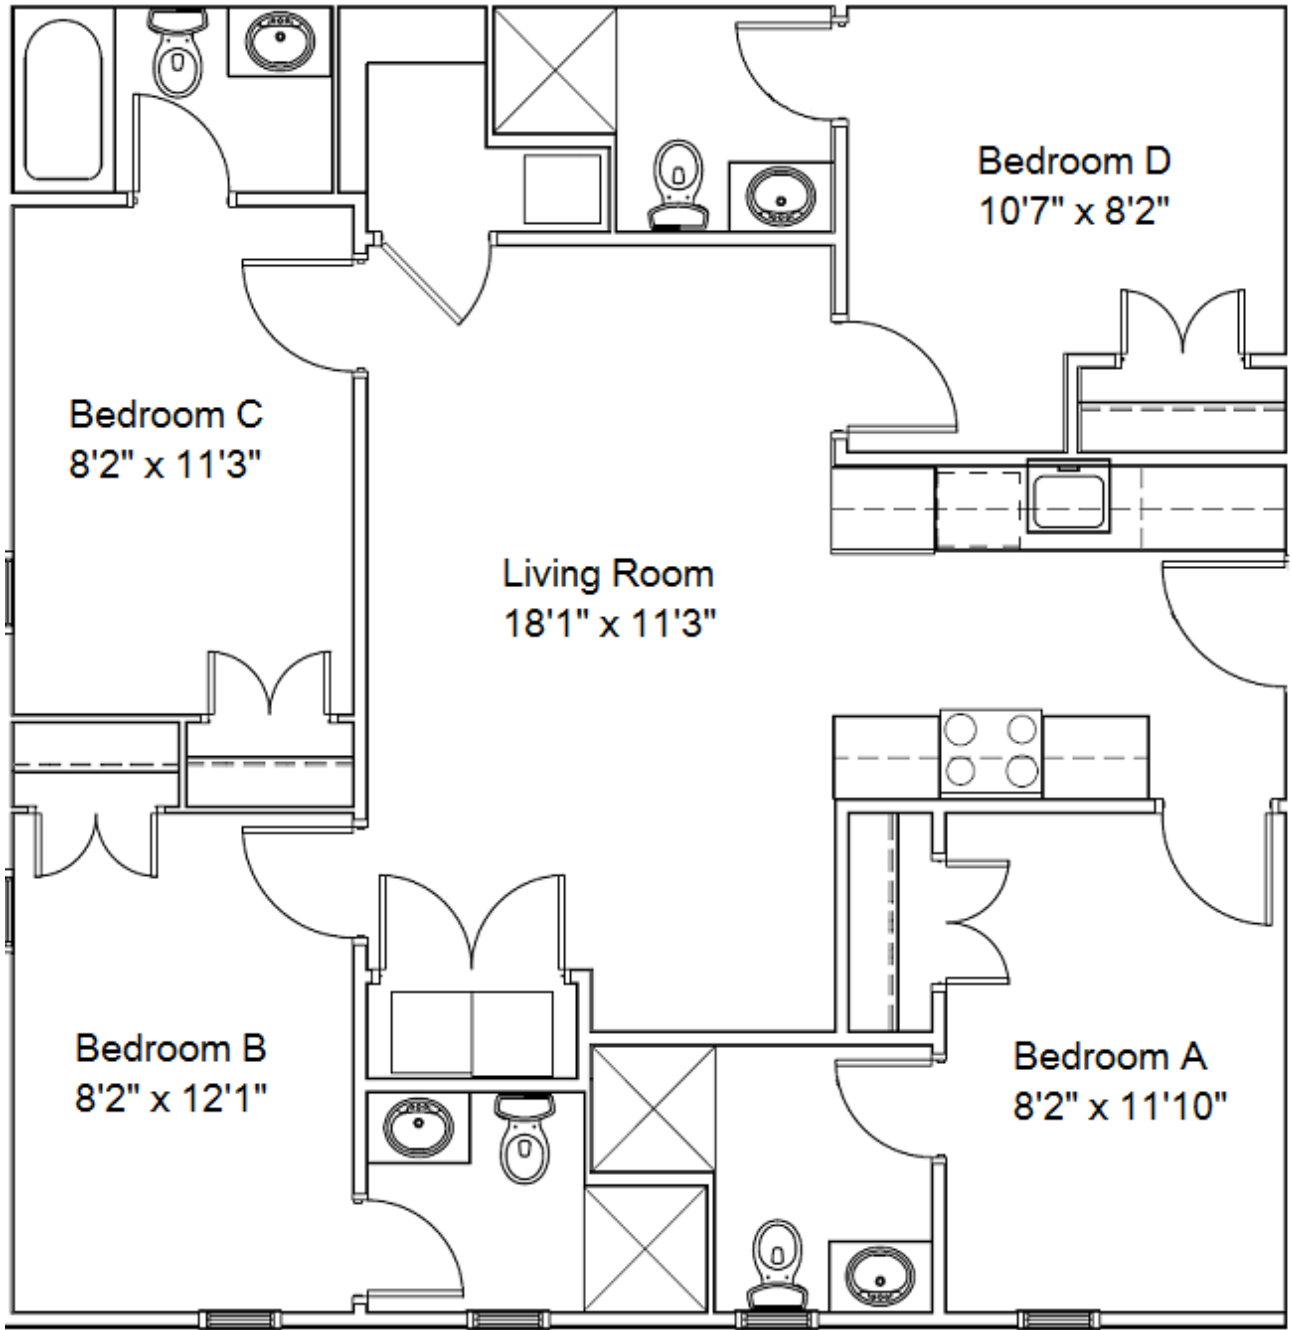

Holmes View Manor
4 Bedroom / 4 Bath

No window in Bedroom D

(Note: Drawings are not to scale. Actual plans may vary)

Holmes View Manor
Units 101

Holmes View Manor
4 Bedroom / 4 Bath

No Window in Bedroom A

(Note: Drawings are not to scale. Actual plans may vary)

Holmes View Manor

Units 102

Holmes View Manor
4 Bedroom / 4 Bath

No Window in Bedroom A

(Note: Drawings are not to scale. Actual plans may vary)

Holmes View Manor

Units 103

Holmes View Manor
4 Bedroom / 4 Bath

No window in Bedroom D

(Note: Drawings are not to scale. Actual plans may vary)

Holmes View Manor
Units 104

Holmes View Manor
4 Bedroom / 4 Bath

No window in Bedroom D

(Note: Drawings are not to scale. Actual plans may vary)

Holmes View Manor
Units 201

Holmes View Manor
4 Bedroom / 4 Bath

No Window in Bedroom A

(Note: Drawings are not to scale. Actual plans may vary)

Holmes View Manor

Units 202

Holmes View Manor
4 Bedroom / 4 Bath