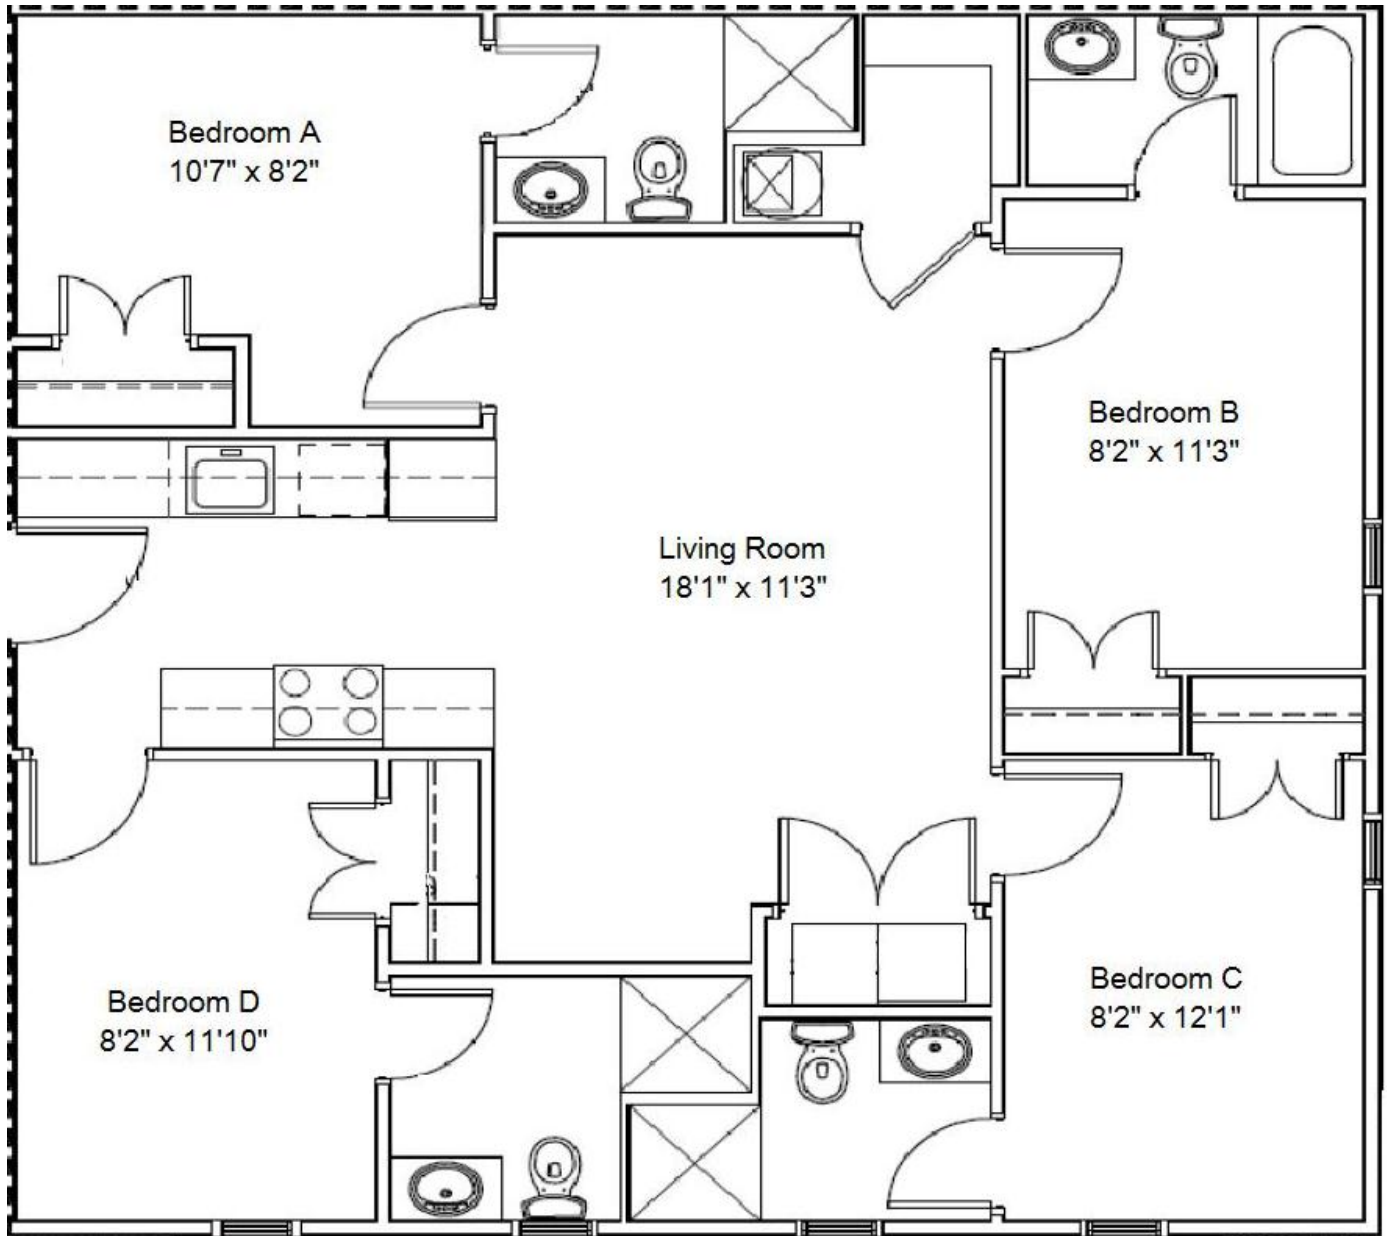

Holmes View Manor

Units 102

Holmes View Manor
4 Bedroom / 4 Bath

No Window in Bedroom A

(Note: Drawings are not to scale. Actual plans may vary)

Holmes View Manor

Units 103

Holmes View Manor
4 Bedroom / 4 Bath

No window in Bedroom D

(Note: Drawings are not to scale. Actual plans may vary)

Holmes View Manor
Units 104

Holmes View Manor
4 Bedroom / 4 Bath

No window in Bedroom D

(Note: Drawings are not to scale. Actual plans may vary)

Holmes View Manor
Units 201

Holmes View Manor
4 Bedroom / 4 Bath

No Window in Bedroom A

(Note: Drawings are not to scale. Actual plans may vary)

Holmes View Manor

Units 202

Holmes View Manor
4 Bedroom / 4 Bath

No Window in Bedroom A

(Note: Drawings are not to scale. Actual plans may vary)

Holmes View Manor

Units 203

Holmes View Manor
4 Bedroom / 4 Bath

No window in Bedroom D

(Note: Drawings are not to scale. Actual plans may vary)