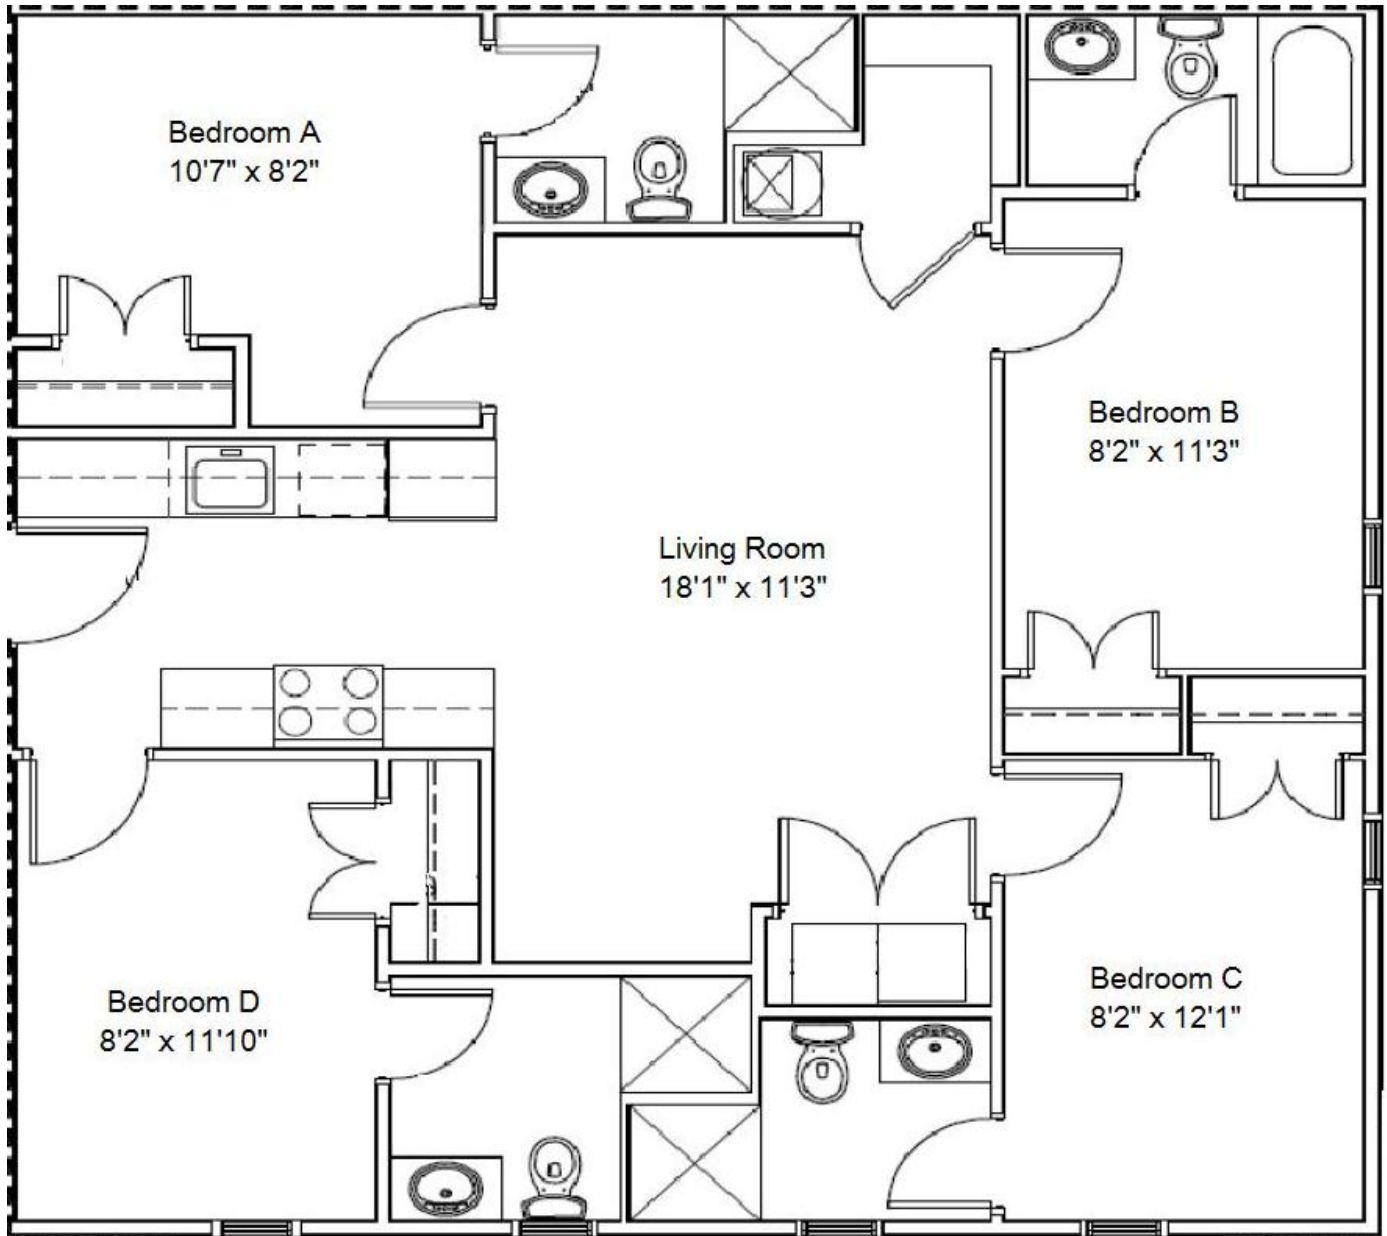

No window in Bedroom D

(Note: Drawings are not to scale. Actual plans may vary)

Holmes View Manor
Units 104

Holmes View Manor
4 Bedroom / 4 Bath

No window in Bedroom D

(Note: Drawings are not to scale. Actual plans may vary)

No Window in Bedroom A

(Note: Drawings are not to scale. Actual plans may vary)

Holmes View Manor

Units 203

Holmes View Manor
4 Bedroom / 4 Bath

No window in Bedroom D

(Note: Drawings are not to scale. Actual plans may vary)

Holmes View Manor
Units 204

Holmes View Manor
4 Bedroom / 4 Bath

No window in Bedroom D

(Note: Drawings are not to scale. Actual plans may vary)

Holmes View Manor
Units 301

Holmes View Manor
4 Bedroom / 4 Bath

No Window in Bedroom A

(Note: Drawings are not to scale. Actual plans may vary)

Holmes View Manor

Units 302

Holmes View Manor
4 Bedroom / 4 Bath

No Window in Bedroom A

(Note: Drawings are not to scale. Actual plans may vary)