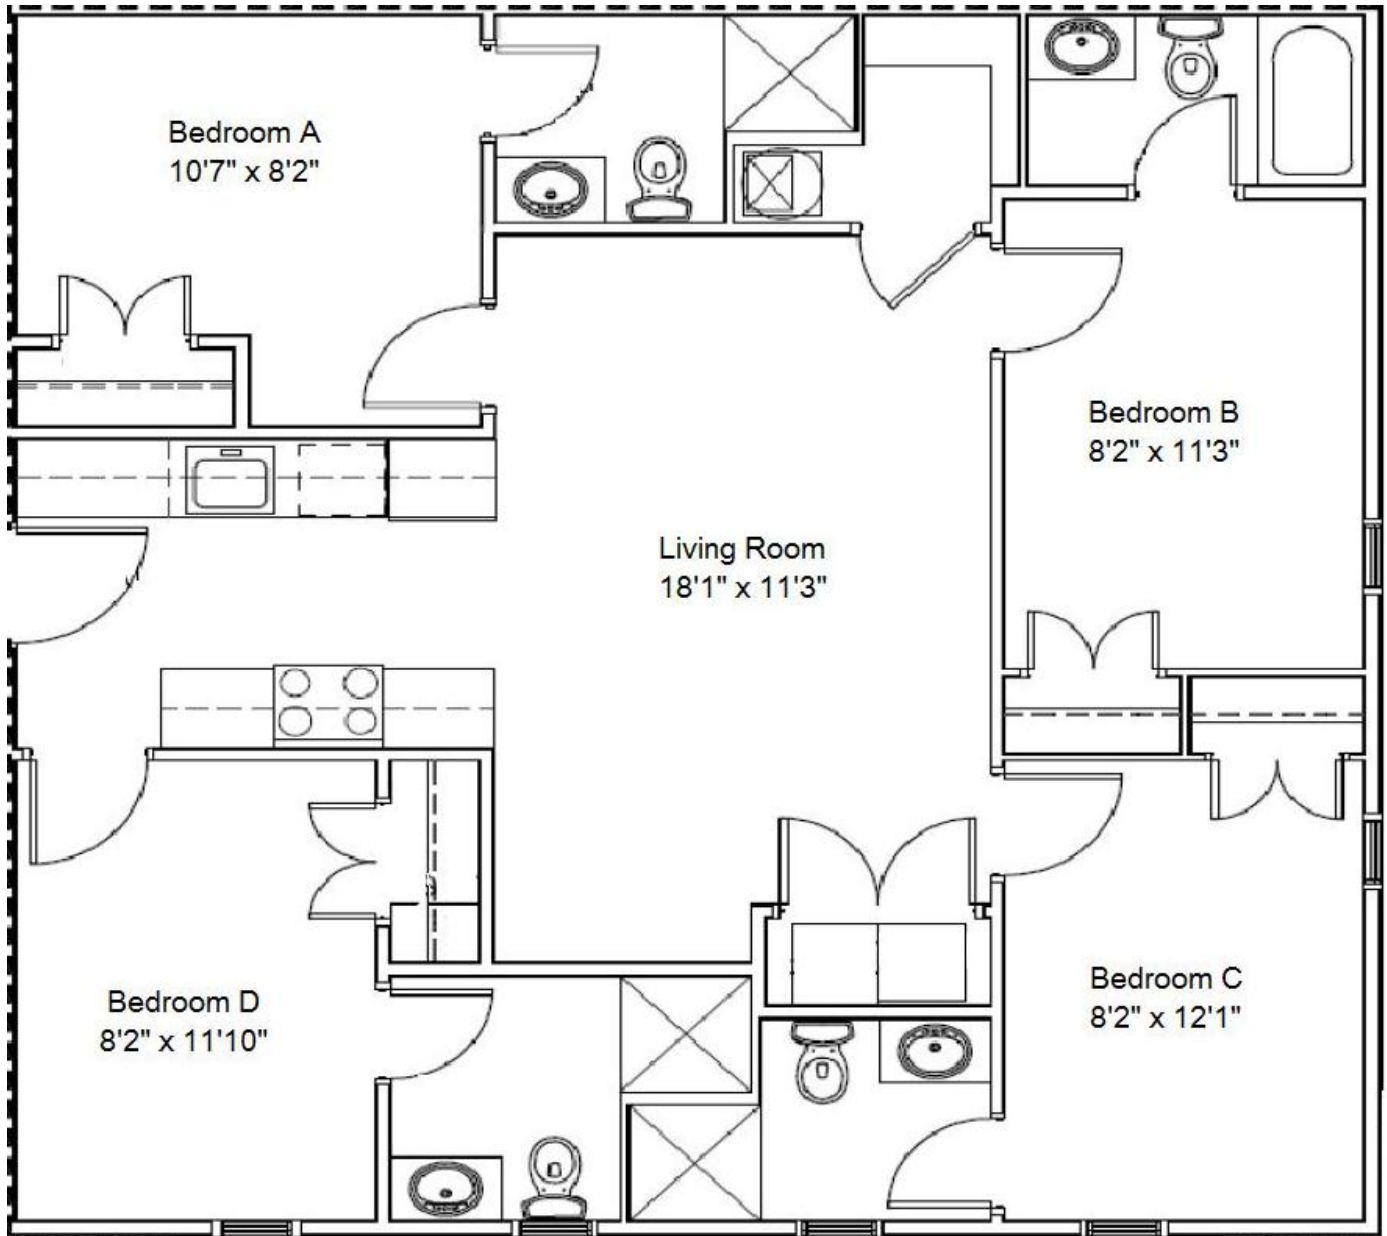

Holmes View Manor
4 Bedroom / 4 Bath

No window in Bedroom D

(Note: Drawings are not to scale. Actual plans may vary)

Holmes View Manor
Units 101

Holmes View Manor
4 Bedroom / 4 Bath

No Window in Bedroom A

(Note: Drawings are not to scale. Actual plans may vary)

Holmes View Manor

Units 102

Holmes View Manor
4 Bedroom / 4 Bath

No Window in Bedroom A

(Note: Drawings are not to scale. Actual plans may vary)

Holmes View Manor

Units 103

Holmes View Manor
4 Bedroom / 4 Bath

No window in Bedroom D

(Note: Drawings are not to scale. Actual plans may vary)

Holmes View Manor
Units 104

Holmes View Manor
4 Bedroom / 4 Bath

No window in Bedroom D

(Note: Drawings are not to scale. Actual plans may vary)

Holmes View Manor
Units 201

Holmes View Manor
4 Bedroom / 4 Bath

No Window in Bedroom A

(Note: Drawings are not to scale. Actual plans may vary)

Holmes View Manor

Units 202

Holmes View Manor
4 Bedroom / 4 Bath