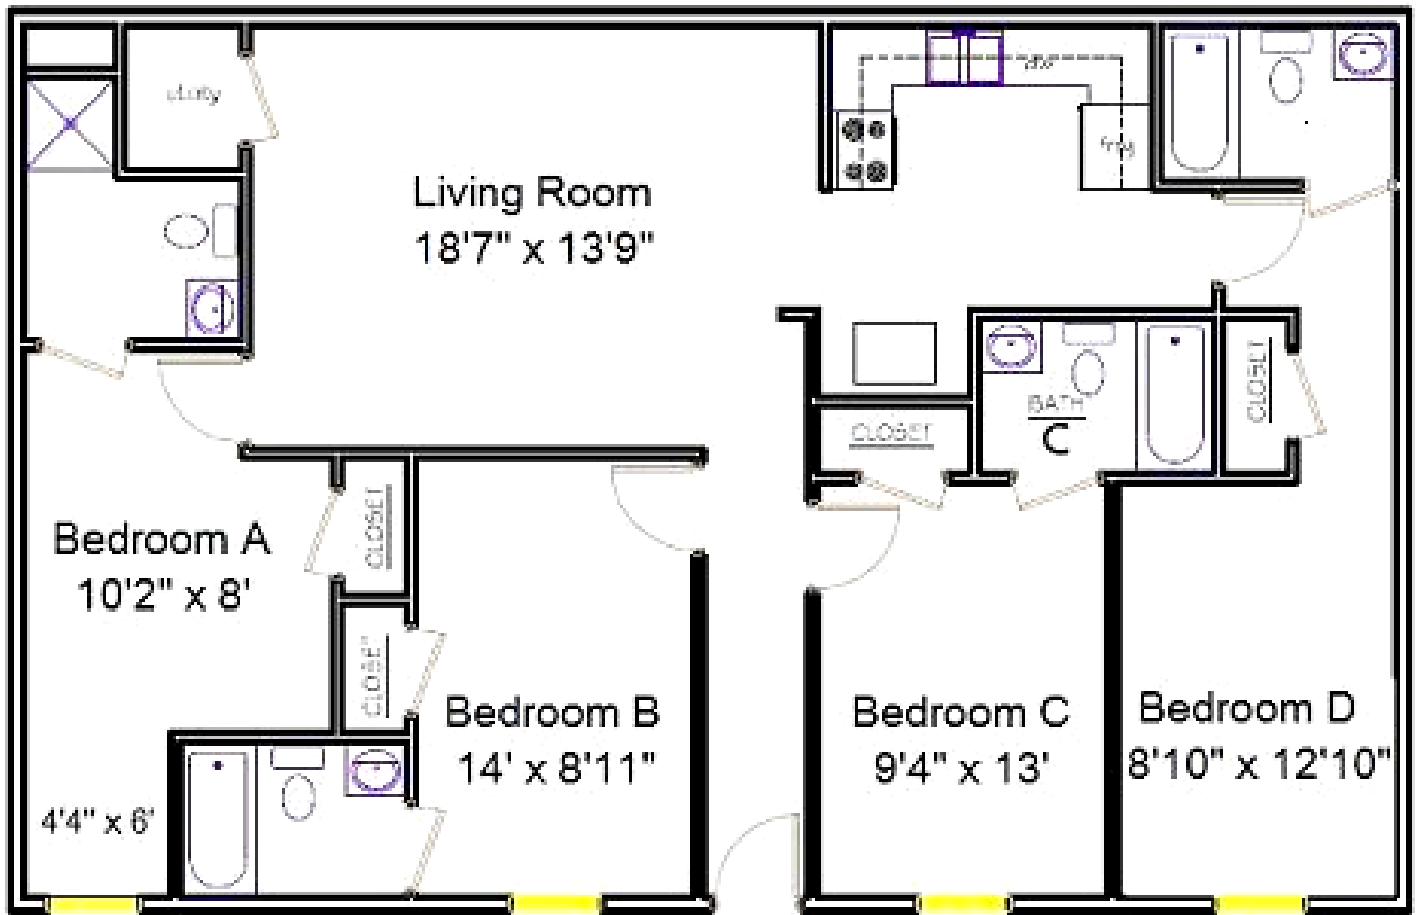

App Manor 102 / 107 / 202 / 207

4 Bedroom / 4 Bath

(Note: Drawings are not to scale. Actual plans may vary)

Appalachian Manor
Units 102

App Manor 103 / 106 / 203 / 206

4 Bedroom / 4 Bath

(Note: Drawings are not to scale. Actual plans may vary)

Appalachian Manor

Units 103

App Manor 103 / 106 / 203 / 206

4 Bedroom / 4 Bath

(Note: Drawings are not to scale. Actual plans may vary)

Appalachian Manor

Units 106

App Manor 102 / 107 / 202/ 207

4 Bedroom / 4 Bath

(Note: Drawings are not to scale. Actual plans may vary)

Appalachian Manor

Units 107

App Manor 102 / 107 / 202/ 207

4 Bedroom / 4 Bath

(Note: Drawings are not to scale. Actual plans may vary)

Appalachian Manor
Units 202

App Manor 103 / 106 / 203 / 206

4 Bedroom / 4 Bath

(Note: Drawings are not to scale. Actual plans may vary)

Appalachian Manor

Units 203

App Manor 103 / 106 / 203 / 206

4 Bedroom / 4 Bath