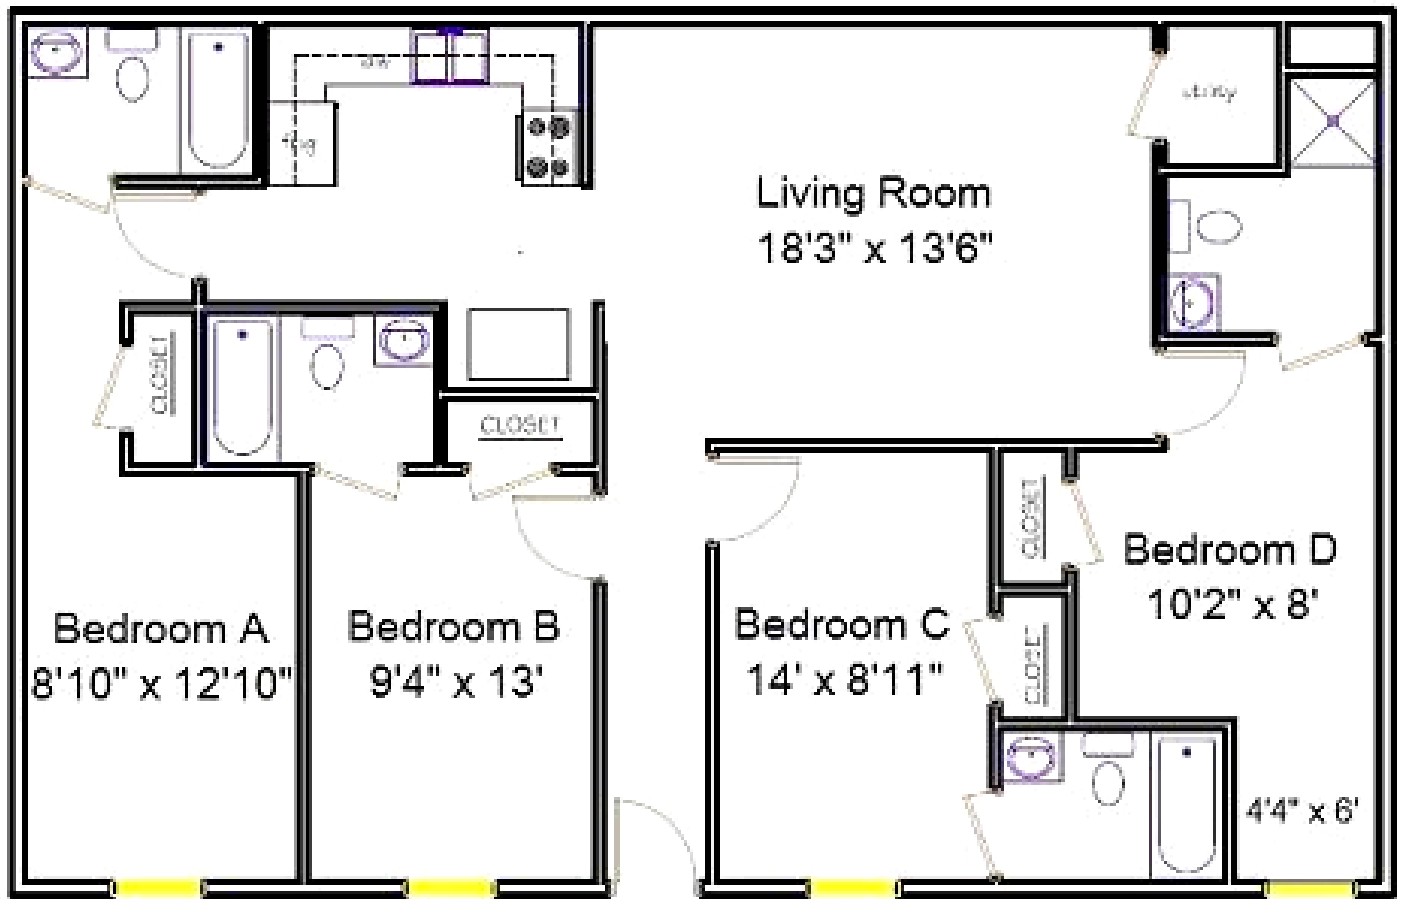

Appalachian Manor

Units 103

App Manor 103 / 106 / 203 / 206

4 Bedroom / 4 Bath

(Note: Drawings are not to scale. Actual plans may vary)

Appalachian Manor

Units 106

App Manor 102 / 107 / 202/ 207

4 Bedroom / 4 Bath

(Note: Drawings are not to scale. Actual plans may vary)

Appalachian Manor

Units 107

App Manor 102 / 107 / 202/ 207

4 Bedroom / 4 Bath

(Note: Drawings are not to scale. Actual plans may vary)

Appalachian Manor
Units 202

App Manor 103 / 106 / 203 / 206

4 Bedroom / 4 Bath

(Note: Drawings are not to scale. Actual plans may vary)

Appalachian Manor

Units 203

App Manor 103 / 106 / 203 / 206

4 Bedroom / 4 Bath

(Note: Drawings are not to scale. Actual plans may vary)

Appalachian Manor

Units 206

App Manor 102 / 107 / 202/ 207

4 Bedroom / 4 Bath

(Note: Drawings are not to scale. Actual plans may vary)

Appalachian Manor
Units 207