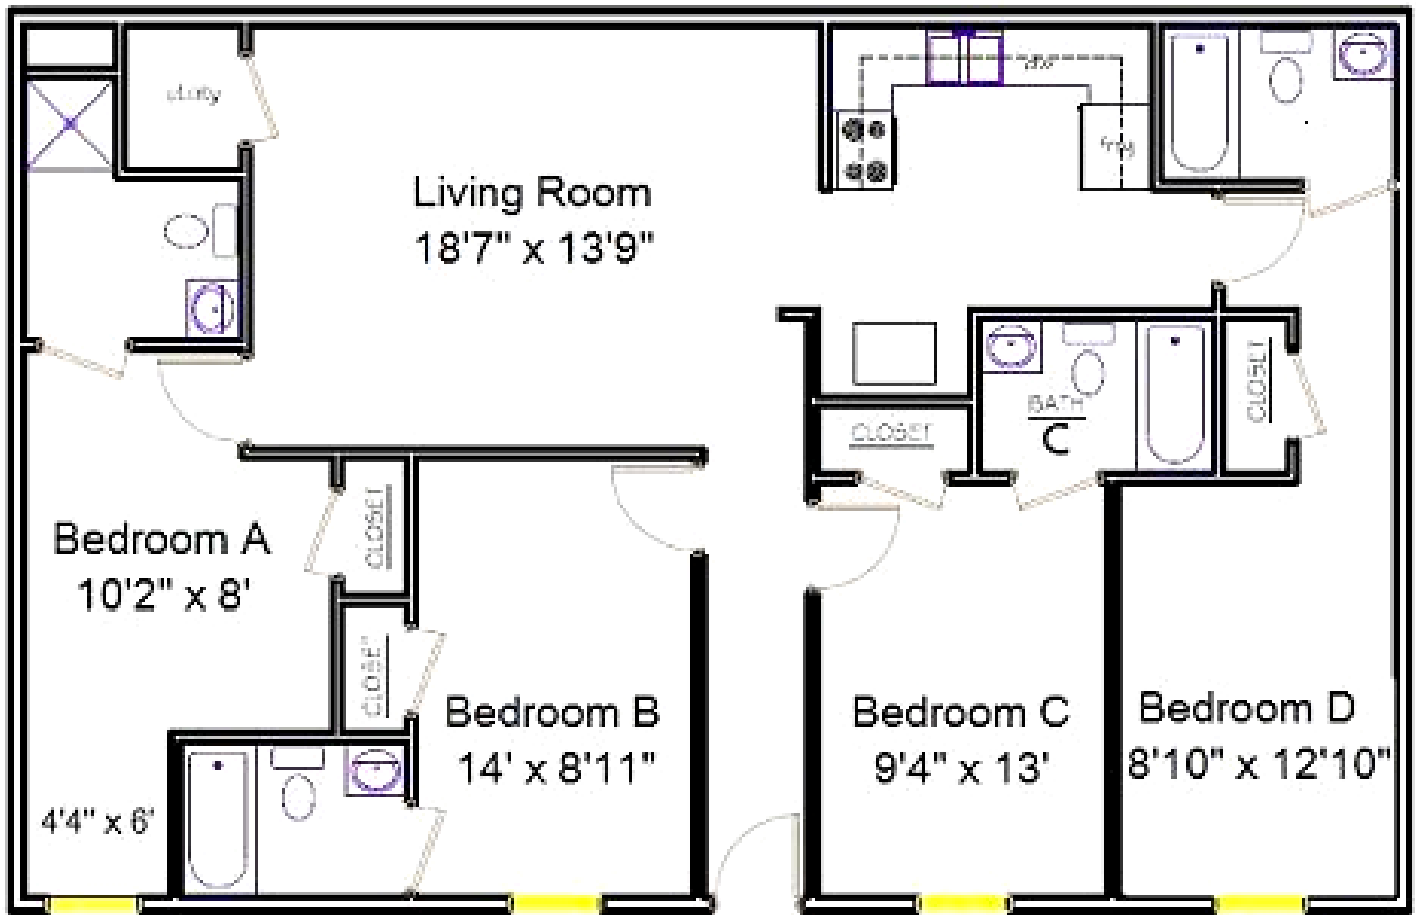

Appalachian Manor

Units 103

App Manor 103 / 106 / 203 / 206

4 Bedroom / 4 Bath

(Note: Drawings are not to scale. Actual plans may vary)

Appalachian Manor

Units 106

App Manor 102 / 107 / 202/ 207

4 Bedroom / 4 Bath

(Note: Drawings are not to scale. Actual plans may vary)

Appalachian Manor

Units 107

App Manor 102 / 107 / 202/ 207

4 Bedroom / 4 Bath

(Note: Drawings are not to scale. Actual plans may vary)

Appalachian Manor
Units 202

App Manor 103 / 106 / 203 / 206

4 Bedroom / 4 Bath

(Note: Drawings are not to scale. Actual plans may vary)

Appalachian Manor

Units 203

App Manor 103 / 106 / 203 / 206

4 Bedroom / 4 Bath

(Note: Drawings are not to scale. Actual plans may vary)

Appalachian Manor

Units 206

App Manor 102 / 107 / 202/ 207

4 Bedroom / 4 Bath

(Note: Drawings are not to scale. Actual plans may vary)

Appalachian Manor
Units 207