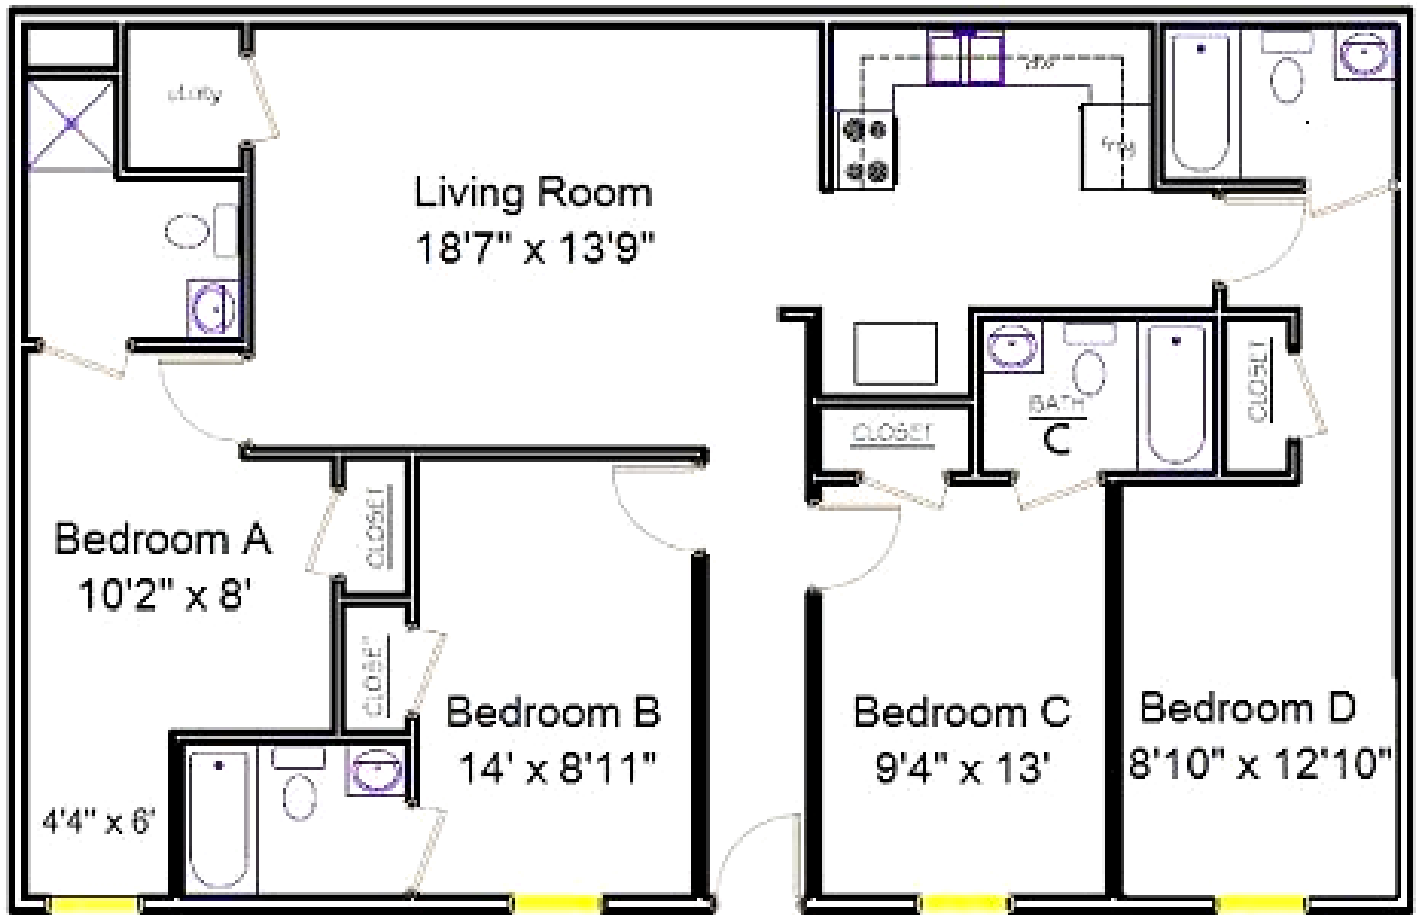

App Manor 102 / 107 / 202 / 207

4 Bedroom / 4 Bath

(Note: Drawings are not to scale. Actual plans may vary)

Appalachian Manor
Units 102

App Manor 103 / 106 / 203 / 206

4 Bedroom / 4 Bath

(Note: Drawings are not to scale. Actual plans may vary)

Appalachian Manor

Units 103

App Manor 103 / 106 / 203 / 206

4 Bedroom / 4 Bath

(Note: Drawings are not to scale. Actual plans may vary)

Appalachian Manor

Units 106

App Manor 102 / 107 / 202/ 207

4 Bedroom / 4 Bath

(Note: Drawings are not to scale. Actual plans may vary)

Appalachian Manor

Units 107

App Manor 102 / 107 / 202/ 207

4 Bedroom / 4 Bath

(Note: Drawings are not to scale. Actual plans may vary)

Appalachian Manor
Units 202

App Manor 103 / 106 / 203 / 206

4 Bedroom / 4 Bath

(Note: Drawings are not to scale. Actual plans may vary)

Appalachian Manor

Units 203

App Manor 103 / 106 / 203 / 206

4 Bedroom / 4 Bath