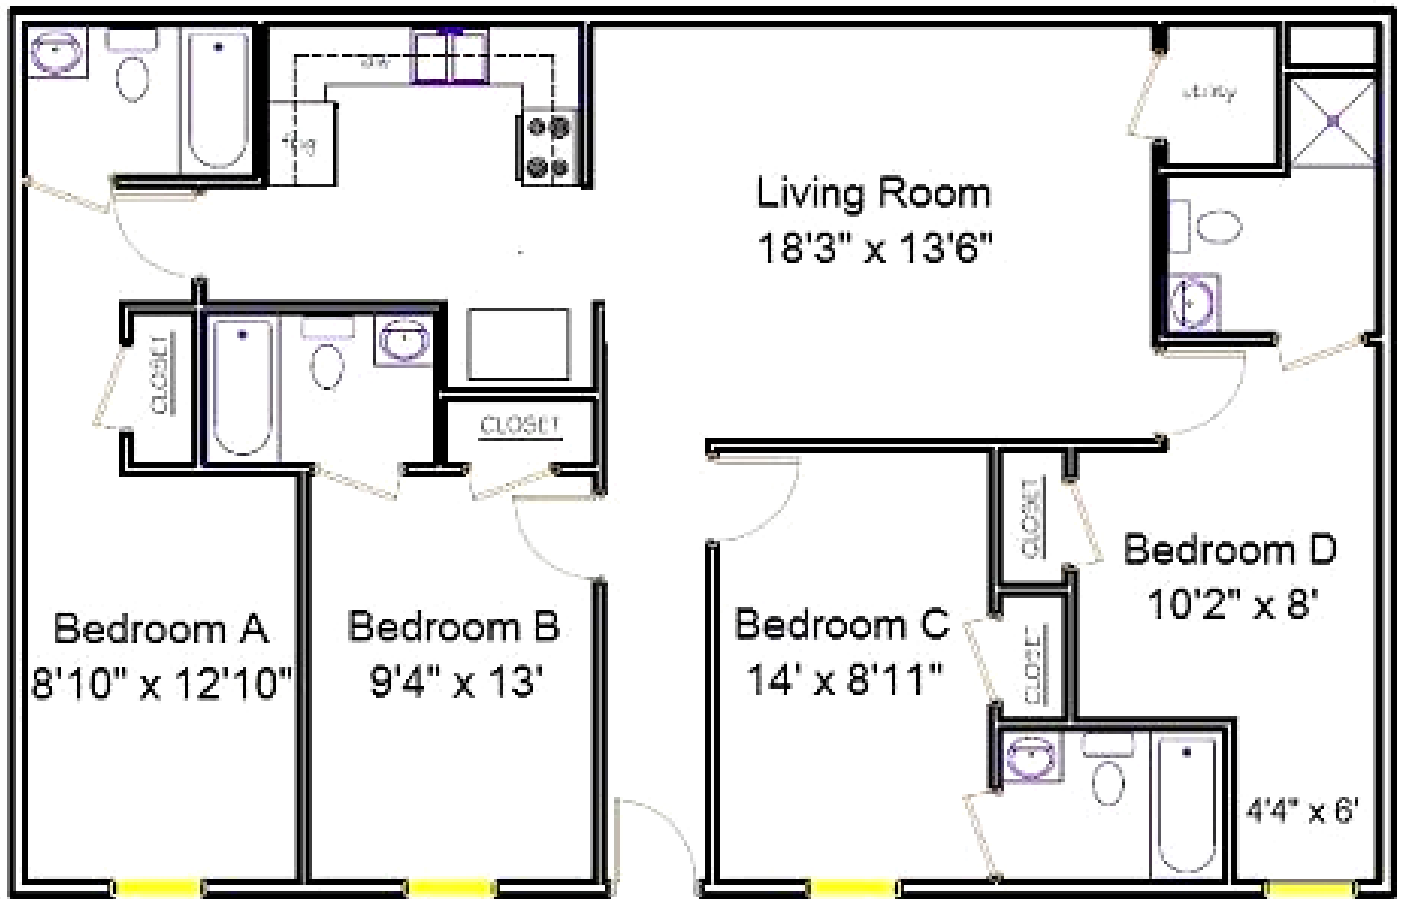

App Manor 102 / 107 / 202 / 207

4 Bedroom / 4 Bath

(Note: Drawings are not to scale. Actual plans may vary)

Appalachian Manor
Units 102

App Manor 103 / 106 / 203 / 206

4 Bedroom / 4 Bath

(Note: Drawings are not to scale. Actual plans may vary)

Appalachian Manor

Units 103

App Manor 103 / 106 / 203 / 206

4 Bedroom / 4 Bath

(Note: Drawings are not to scale. Actual plans may vary)

Appalachian Manor

Units 106

App Manor 102 / 107 / 202/ 207

4 Bedroom / 4 Bath

(Note: Drawings are not to scale. Actual plans may vary)

Appalachian Manor

Units 107

App Manor 102 / 107 / 202/ 207

4 Bedroom / 4 Bath

(Note: Drawings are not to scale. Actual plans may vary)

Appalachian Manor
Units 202

App Manor 103 / 106 / 203 / 206

4 Bedroom / 4 Bath

(Note: Drawings are not to scale. Actual plans may vary)

Appalachian Manor

Units 203

App Manor 103 / 106 / 203 / 206

4 Bedroom / 4 Bath