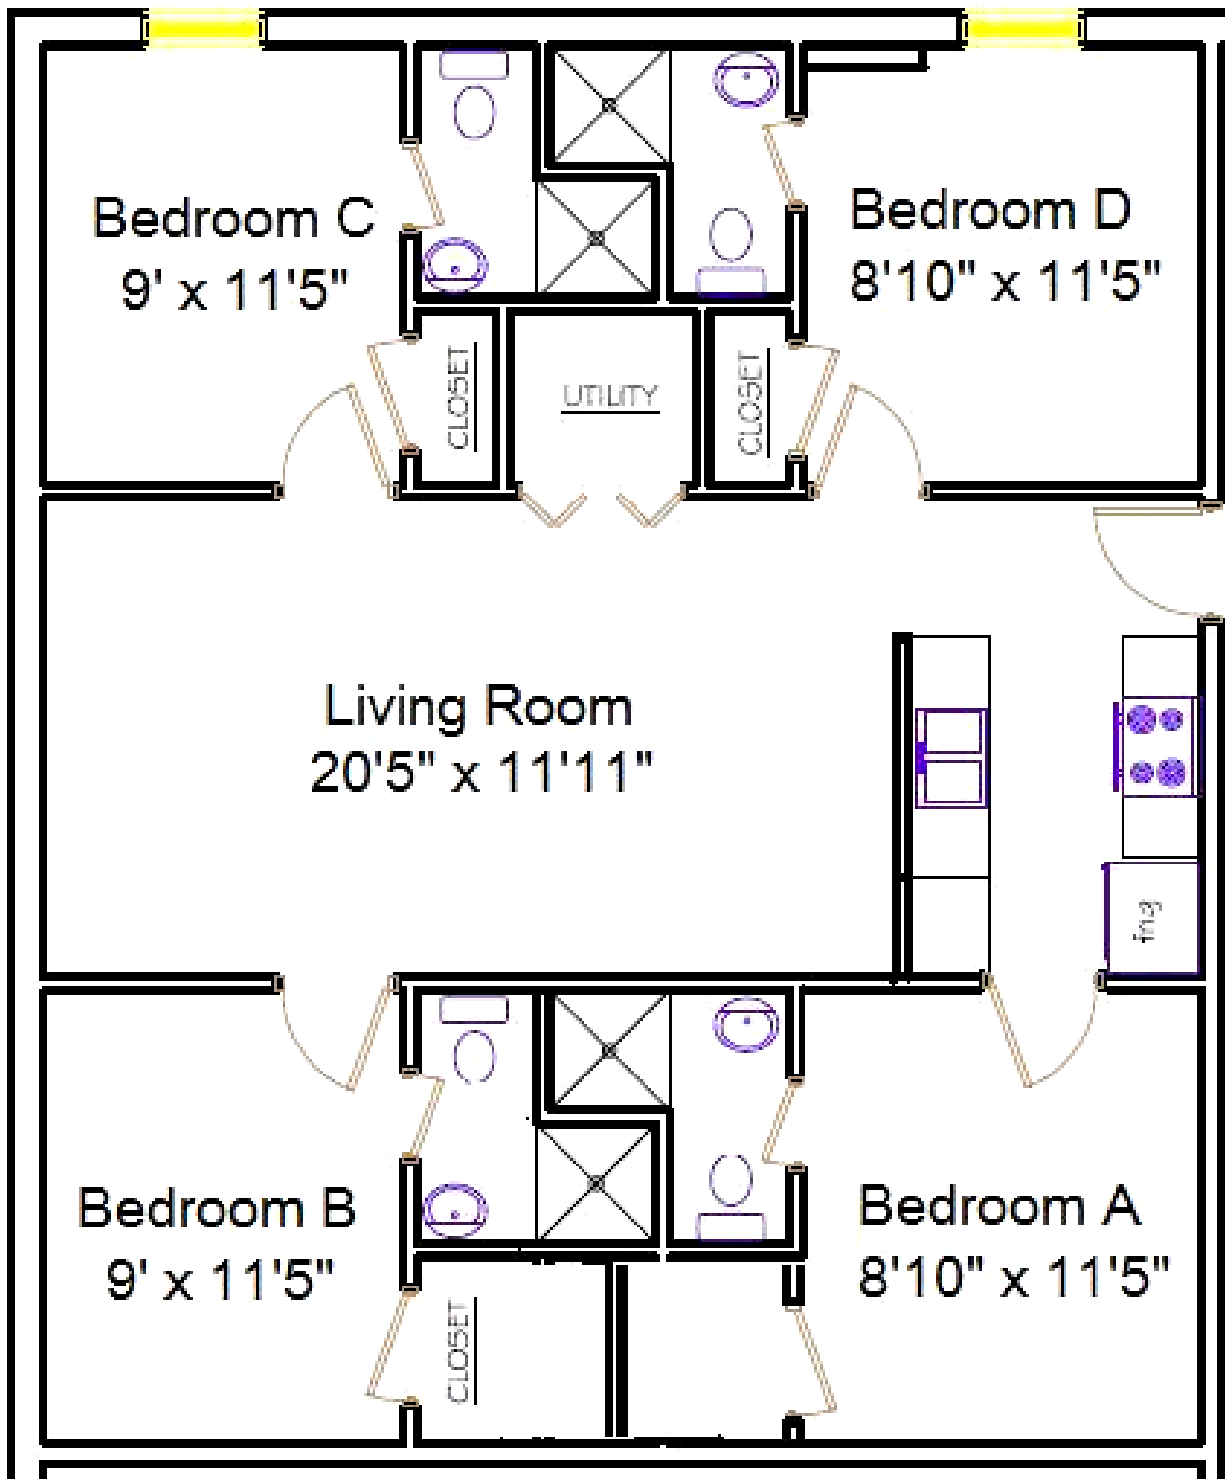

(Note: Drawings are not to scale. Actual plans may vary.)

 Window

Wilcox Warehouse

Unit 202

4 Bedroom / 4 Bath

(Note: Drawings are not to Scale. Actual plans may vary.)

 Window

Wilcox Warehouse Unit 203

(Note: Drawings are not to Scale. Actual plans may vary.)

 Window

Wilcox Warehouse

Unit 204

(Note: Drawings are not to scale. Actual plans may vary.)

 Skylight only

Wilcox Warehouse
Unit 206

(Note: Drawings are not to scale. Actual plans may vary.)

 Skylight only

Wilcox Warehouse

Unit 210

(Note: Drawings are not to scale. Actual plans may vary.)

 Stationary Window

Wilcox Warehouse

Unit 211

(Note: Drawings are not to scale. Actual plans may vary.)

 Stationary Window

Wilcox Warehouse

Unit 212

(Note: Drawings are not to Scale. Actual plans may vary.)

Stationary Windows

Wilcox Warehouse

Unit 214