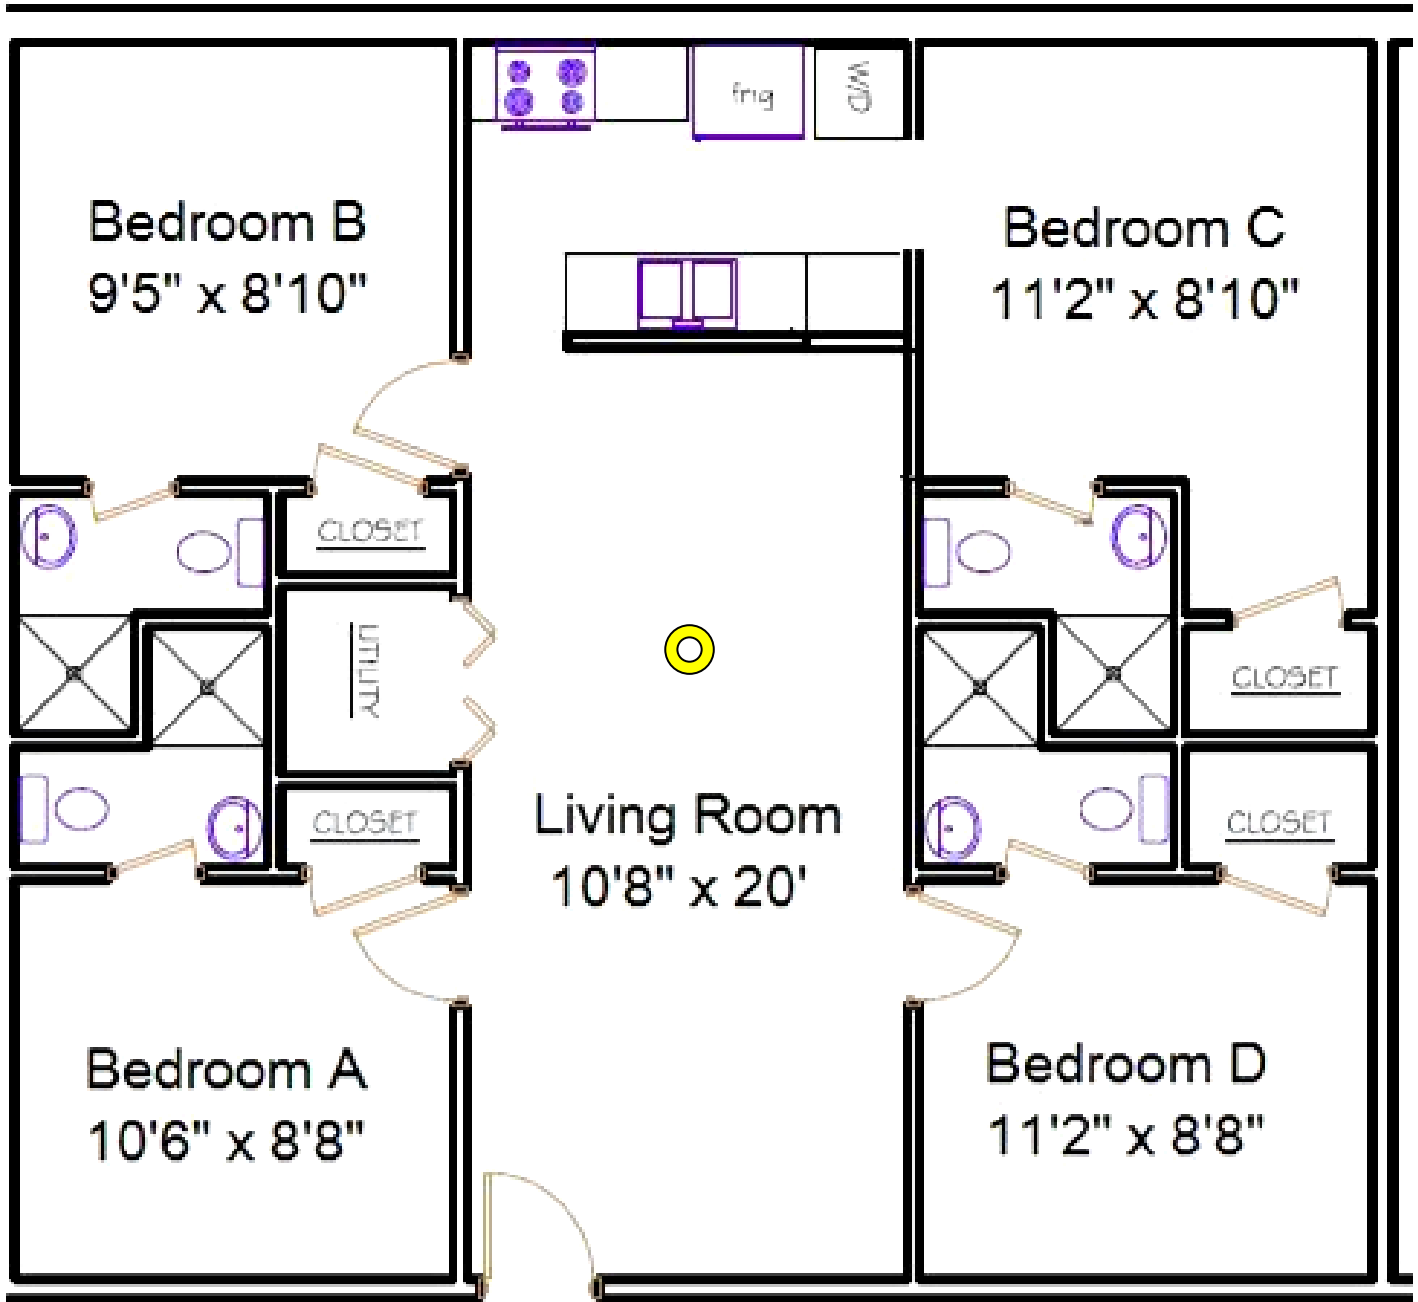

(Note: Drawings are not to scale. Actual plans may vary.)

 Window

Wilcox Warehouse

Unit 202

4 Bedroom / 4 Bath

(Note: Drawings are not to Scale. Actual plans may vary.)

 Window

Wilcox Warehouse Unit 203

(Note: Drawings are not to Scale. Actual plans may vary.)

 Window

Wilcox Warehouse

Unit 204

(Note: Drawings are not to scale. Actual plans may vary.)

 Skylight only

Wilcox Warehouse
Unit 206

(Note: Drawings are not to scale. Actual plans may vary.)

 Skylight only

Wilcox Warehouse

Unit 210

(Note: Drawings are not to scale. Actual plans may vary.)

 Stationary Window

Wilcox Warehouse

Unit 211

(Note: Drawings are not to scale. Actual plans may vary.)

 Stationary Window

Wilcox Warehouse

Unit 212

(Note: Drawings are not to Scale. Actual plans may vary.)

Stationary Windows

Wilcox Warehouse

Unit 214