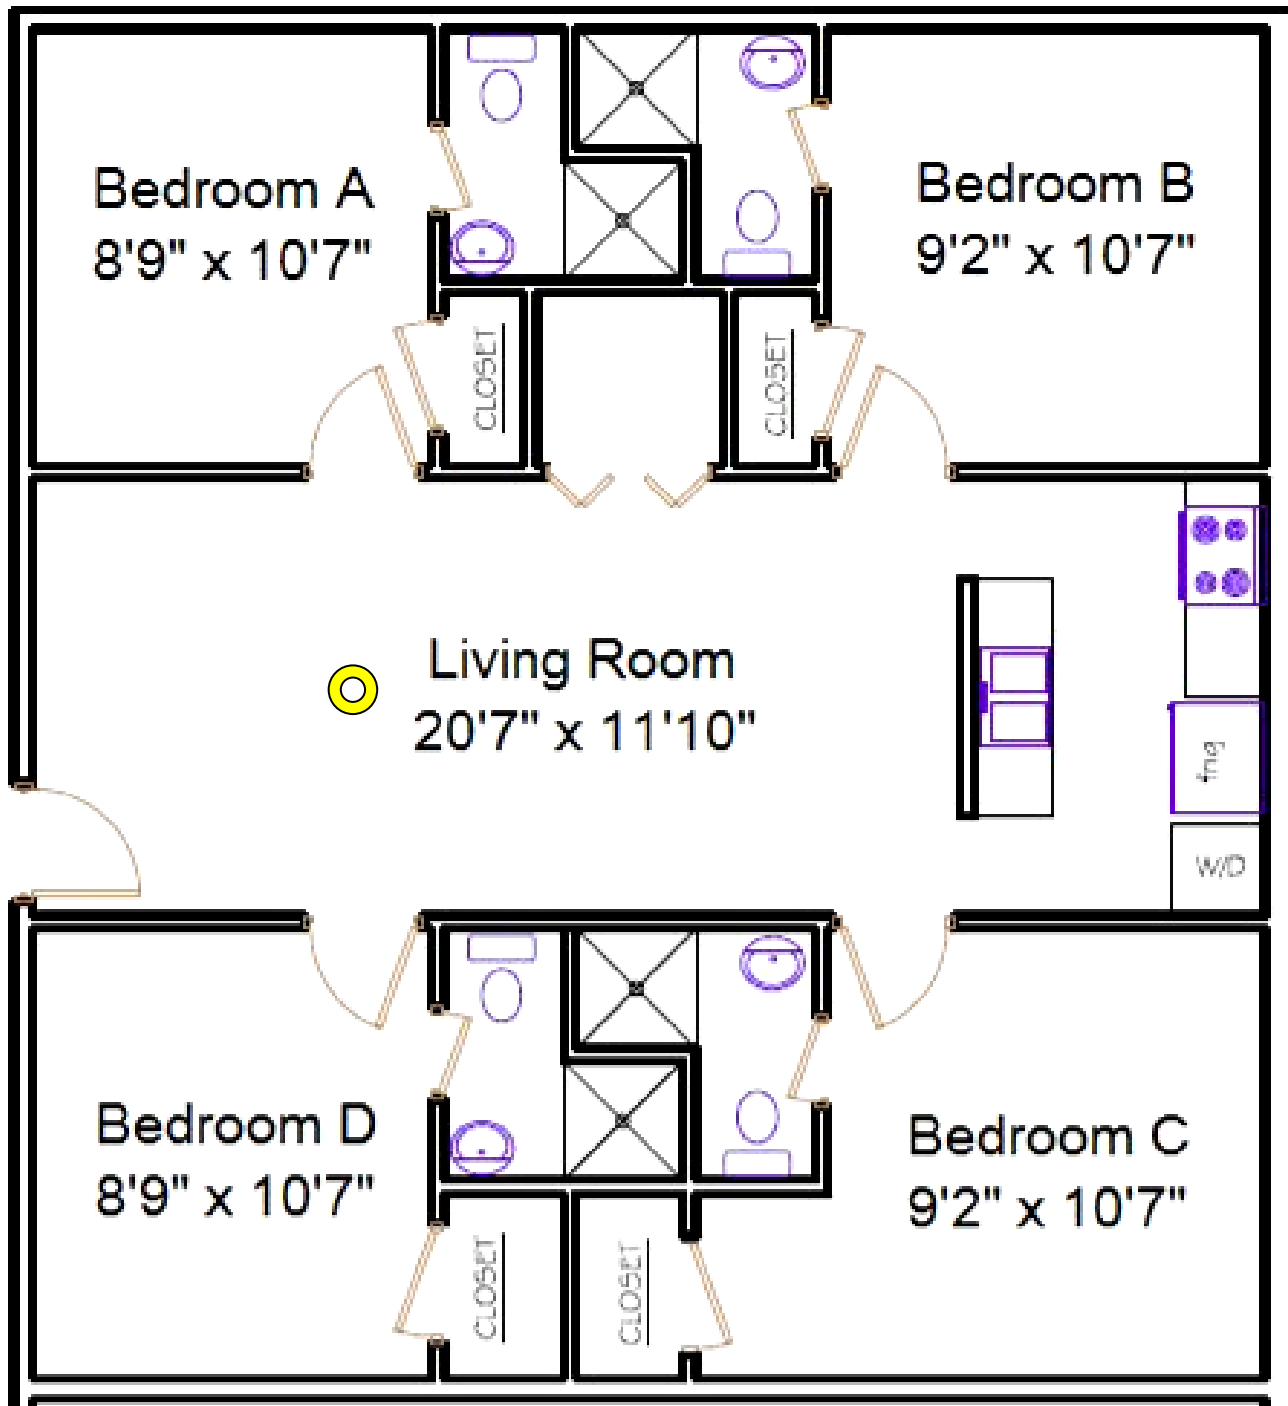

(Note: Drawings are not to scale. Actual plans may vary.)

 Window

Wilcox Warehouse

Unit 202

4 Bedroom / 4 Bath

(Note: Drawings are not to Scale. Actual plans may vary.)

 Window

Wilcox Warehouse Unit 203

(Note: Drawings are not to Scale. Actual plans may vary.)

 Window

Wilcox Warehouse

Unit 204

(Note: Drawings are not to scale. Actual plans may vary.)

 Skylight only

Wilcox Warehouse
Unit 206

(Note: Drawings are not to scale. Actual plans may vary.)

 Skylight only

Wilcox Warehouse

Unit 210

(Note: Drawings are not to scale. Actual plans may vary.)

 Stationary Window

Wilcox Warehouse

Unit 211

(Note: Drawings are not to scale. Actual plans may vary.)

 Stationary Window

Wilcox Warehouse

Unit 212

(Note: Drawings are not to Scale. Actual plans may vary.)

Stationary Windows

Wilcox Warehouse

Unit 214