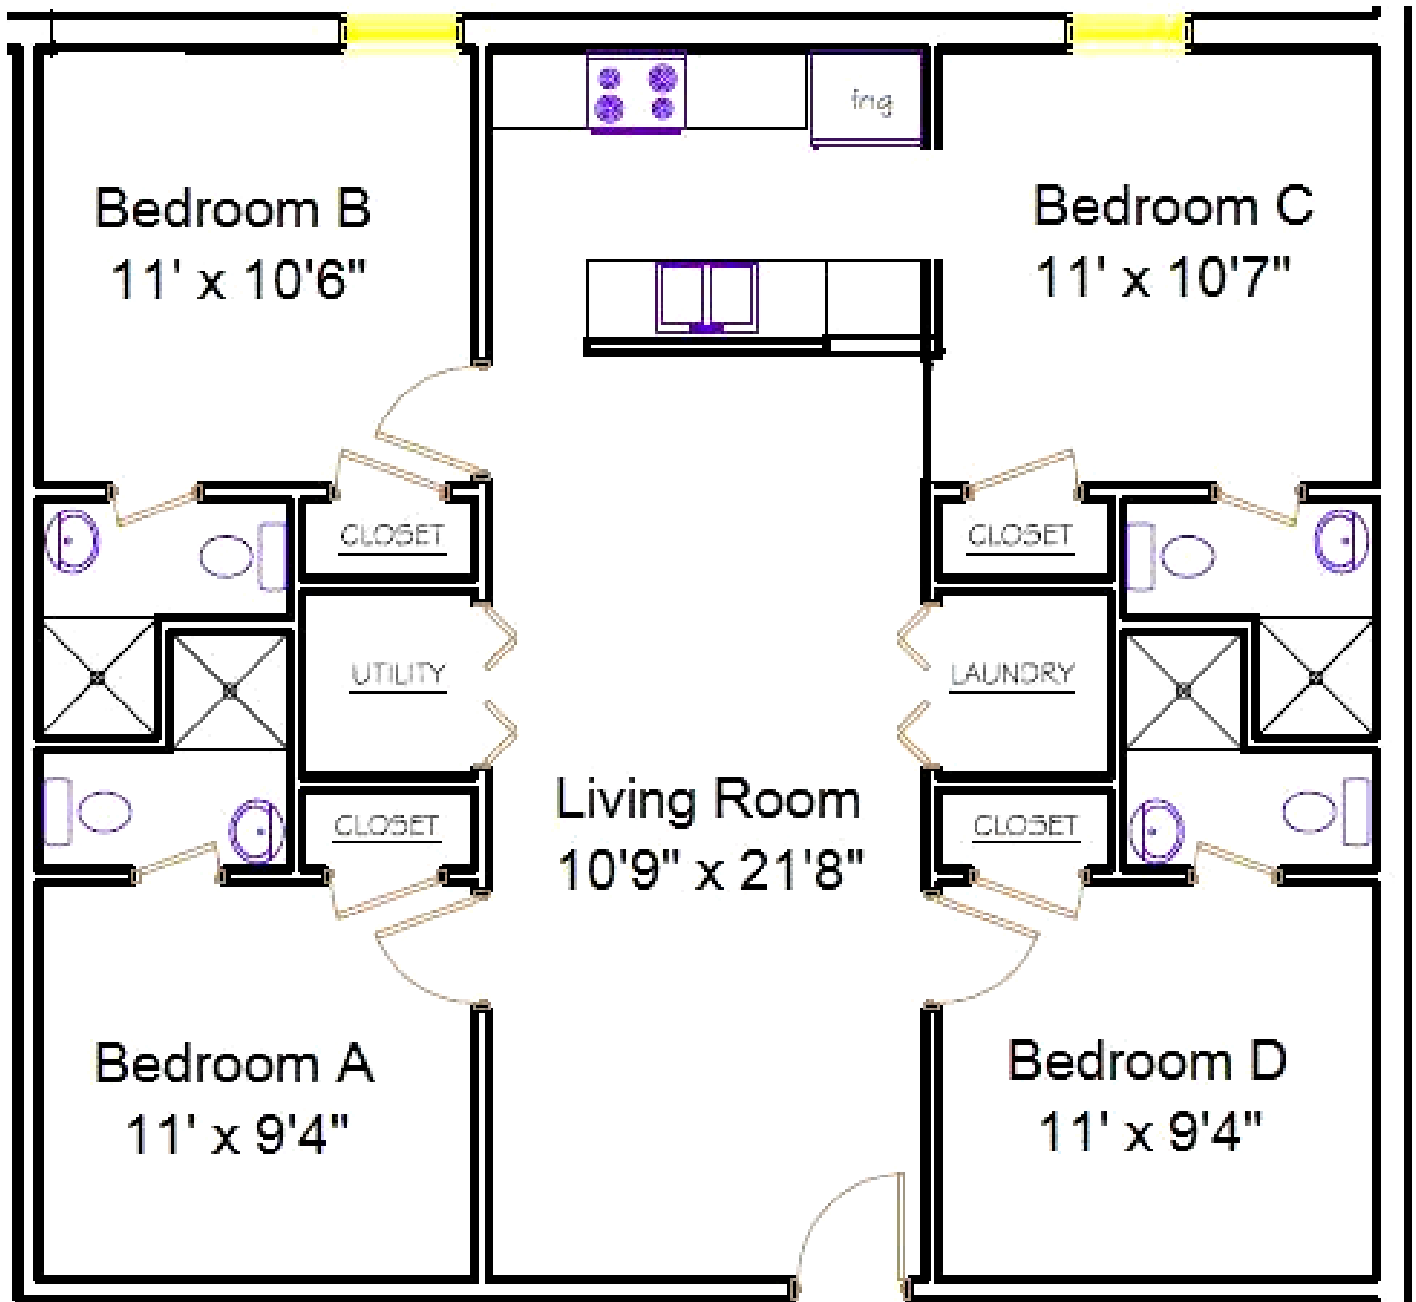

(Note: Drawings are not to scale. Actual plans may vary.)

 Window

Wilcox Warehouse

Unit 202

4 Bedroom / 4 Bath

(Note: Drawings are not to Scale. Actual plans may vary.)

 Window

Wilcox Warehouse Unit 203

(Note: Drawings are not to Scale. Actual plans may vary.)

 Window

Wilcox Warehouse

Unit 204

(Note: Drawings are not to scale. Actual plans may vary.)

 Skylight only

Wilcox Warehouse
Unit 206

(Note: Drawings are not to scale. Actual plans may vary.)

 Skylight only

Wilcox Warehouse

Unit 210

(Note: Drawings are not to scale. Actual plans may vary.)

 Stationary Window

Wilcox Warehouse

Unit 211

(Note: Drawings are not to scale. Actual plans may vary.)

 Stationary Window

Wilcox Warehouse

Unit 212

(Note: Drawings are not to Scale. Actual plans may vary.)

Stationary Windows

Wilcox Warehouse

Unit 214