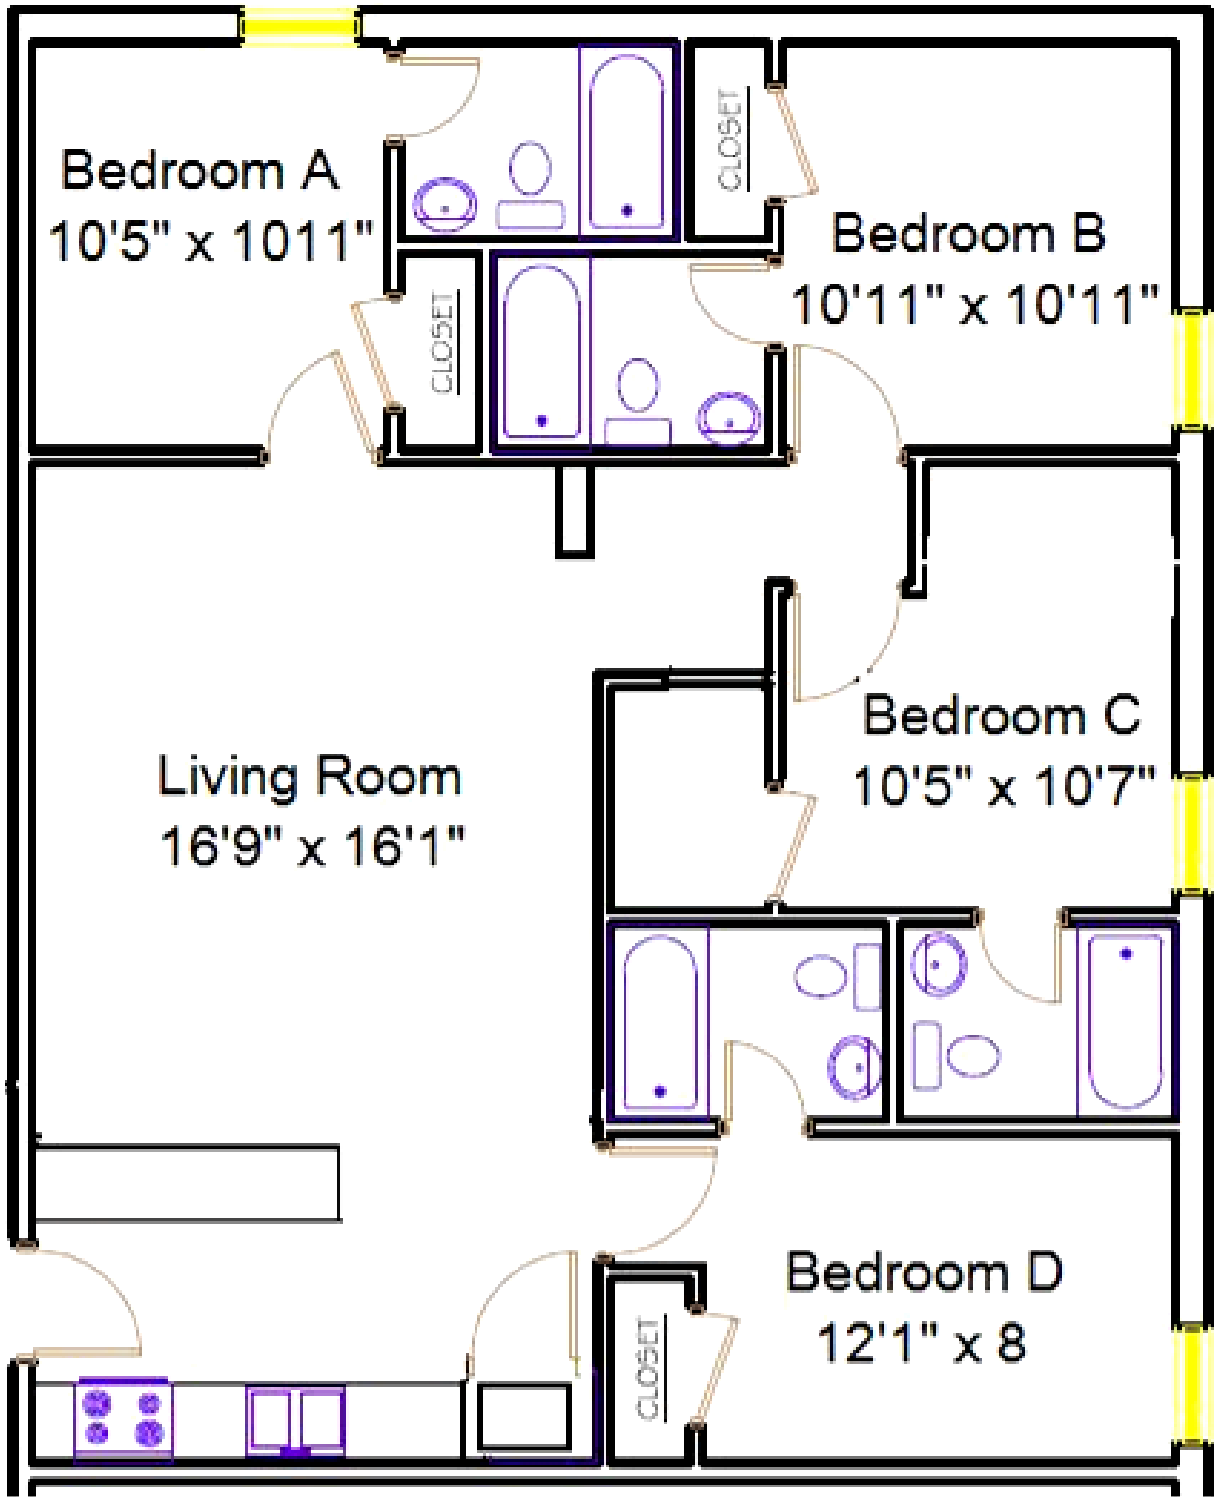

(Note: Drawings are not to scale. Actual plans may vary.)

 Window

Wilcox Warehouse

Unit 202

4 Bedroom / 4 Bath

(Note: Drawings are not to Scale. Actual plans may vary.)

 Window

Wilcox Warehouse Unit 203

(Note: Drawings are not to Scale. Actual plans may vary.)

 Window

Wilcox Warehouse

Unit 204

(Note: Drawings are not to scale. Actual plans may vary.)

 Skylight only

Wilcox Warehouse
Unit 206

(Note: Drawings are not to scale. Actual plans may vary.)

 Skylight only

Wilcox Warehouse

Unit 210

(Note: Drawings are not to scale. Actual plans may vary.)

 Stationary Window

Wilcox Warehouse

Unit 211

(Note: Drawings are not to scale. Actual plans may vary.)

 Stationary Window

Wilcox Warehouse

Unit 212

(Note: Drawings are not to Scale. Actual plans may vary.)

Stationary Windows

Wilcox Warehouse

Unit 214