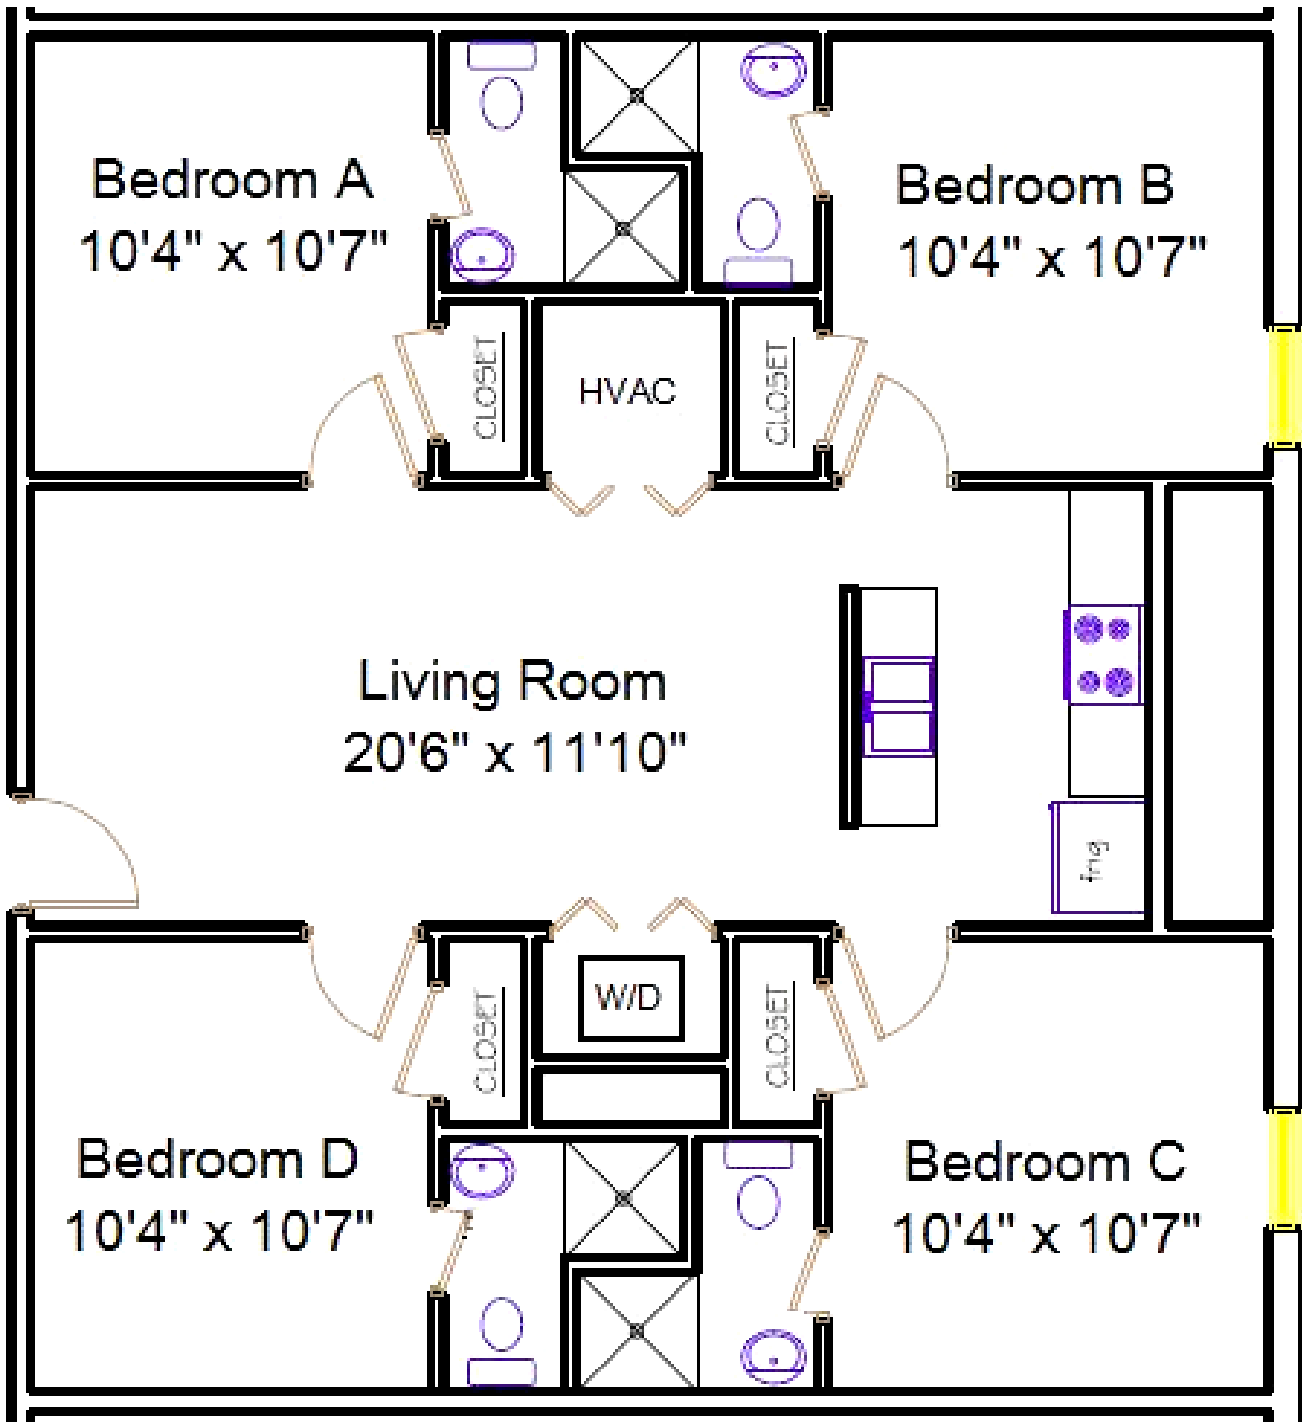

(Note: Drawings are not to scale. Actual plans may vary.)

 Window

Wilcox Warehouse

Unit 202

4 Bedroom / 4 Bath

(Note: Drawings are not to Scale. Actual plans may vary.)

 Window

Wilcox Warehouse Unit 203

(Note: Drawings are not to Scale. Actual plans may vary.)

 Window

Wilcox Warehouse

Unit 204

(Note: Drawings are not to scale. Actual plans may vary.)

 Skylight only

Wilcox Warehouse
Unit 206

(Note: Drawings are not to scale. Actual plans may vary.)

 Skylight only

Wilcox Warehouse

Unit 210

(Note: Drawings are not to scale. Actual plans may vary.)

 Stationary Window

Wilcox Warehouse

Unit 211

(Note: Drawings are not to scale. Actual plans may vary.)

 Stationary Window

Wilcox Warehouse

Unit 212

(Note: Drawings are not to Scale. Actual plans may vary.)

Stationary Windows

Wilcox Warehouse

Unit 214